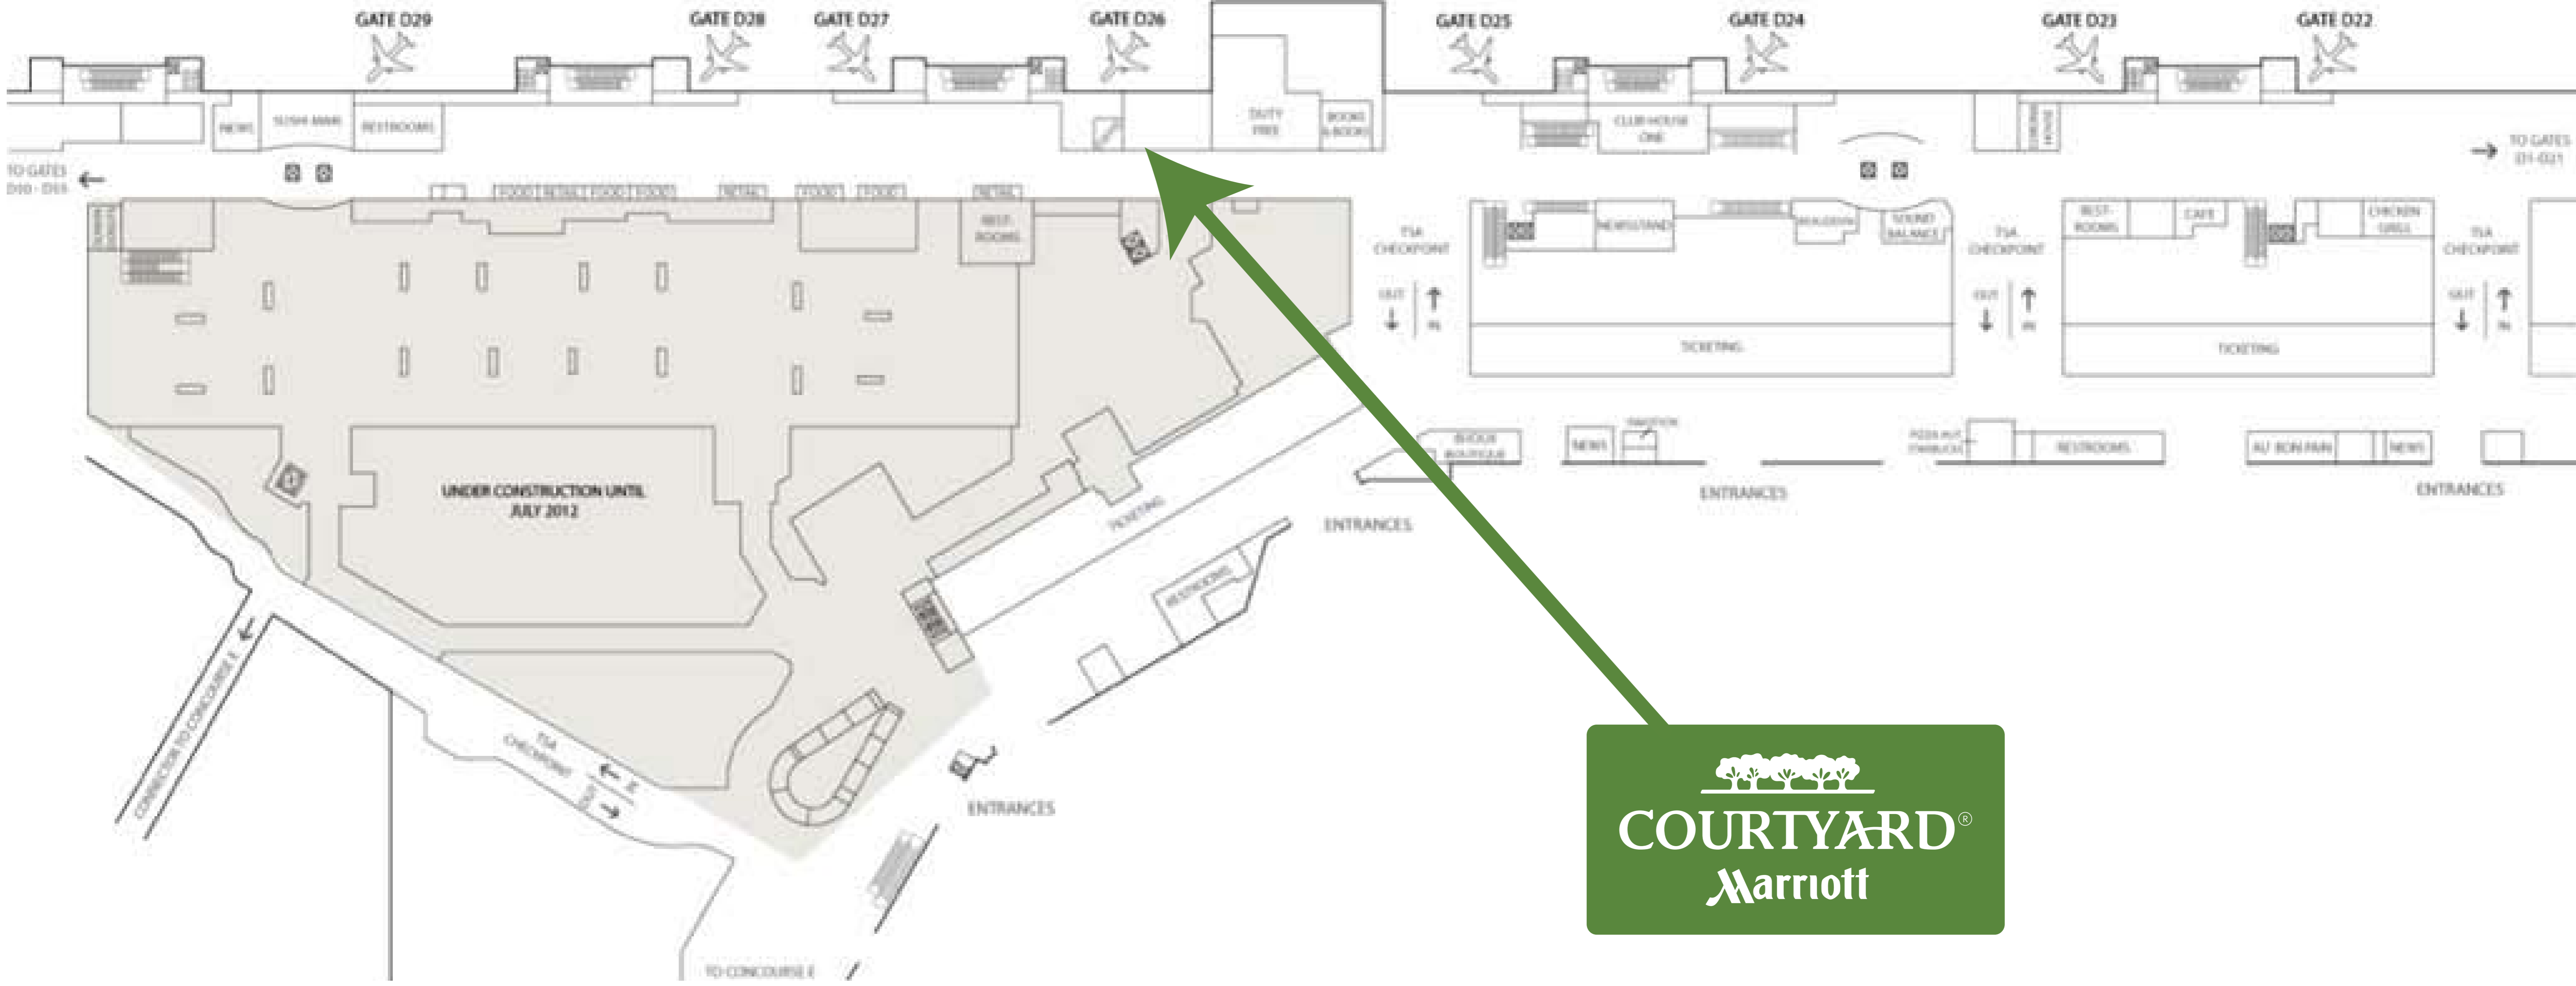

Miami International Airport

Courtyard lobby zone, located in Concourse D, at Gate 26

Minneapolis - St. Paul International Airport

Courtyard lobby zone, located in Concourse C across from Gates C6 and C7