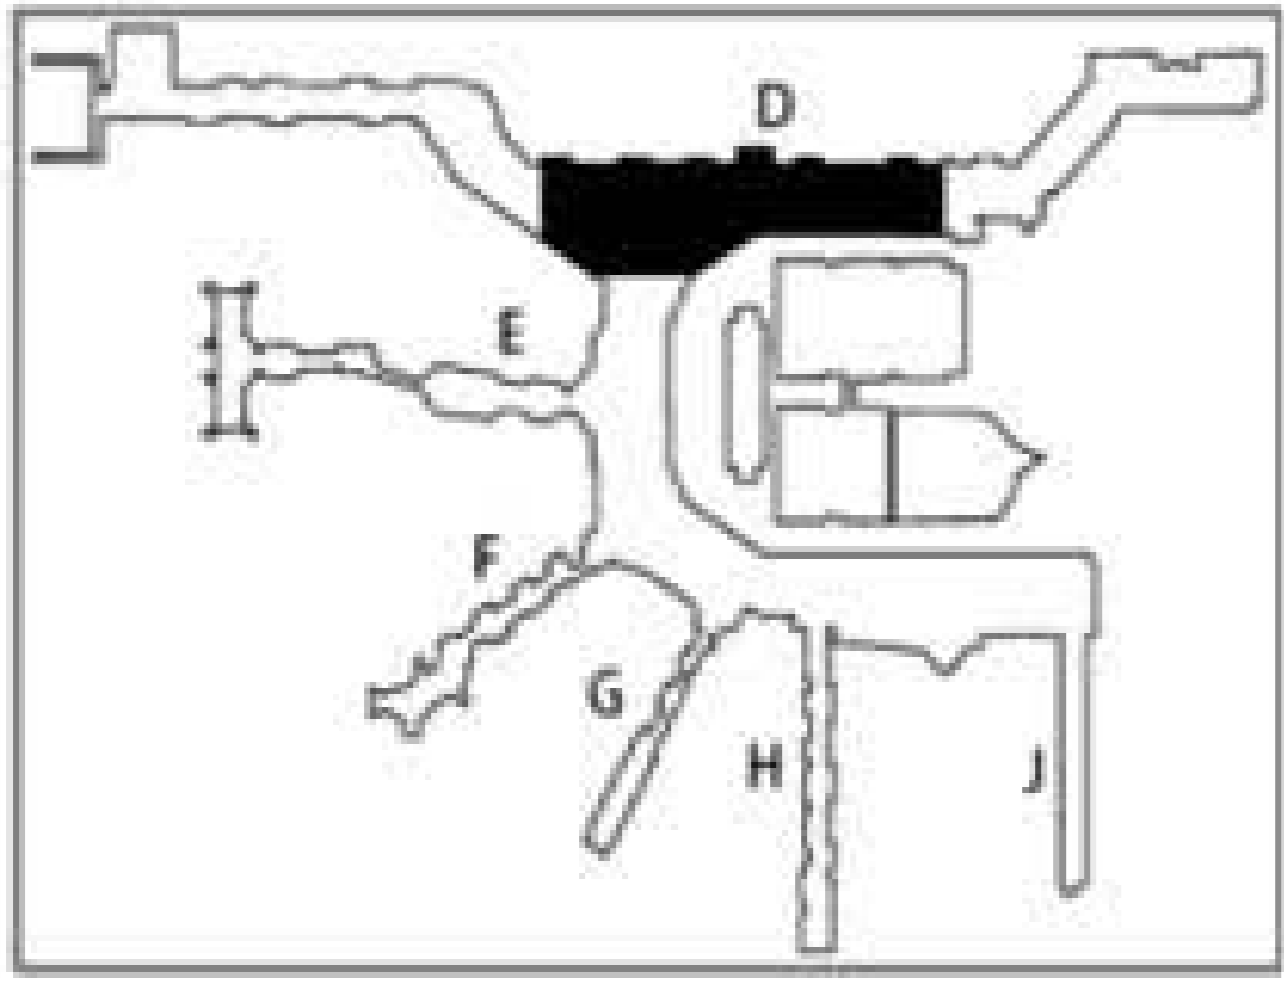

Miami International Airport

Courtyard lobby zone, located in Concourse D, at Gate 26

Minneapolis - St. Paul International Airport

Courtyard lobby zone, located in Concourse C across from Gates C6 and C7