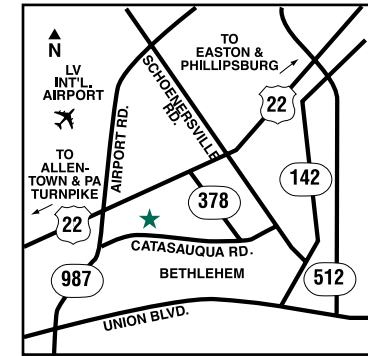

Dorney Park/Wildwater Kingdom Amusement Park • Coca-Cola Baseball Park • Sesame Place • Crayola Factory • Martin Guitars • Sands Casino/slots only • Lehigh University • Pocono Raceway • Da Vinci Science Center • Promenade Shops at Saucon Valley

Directions

From Route 22 West: Take Airport Road South exit. At first light turn left onto Catasauqua Road. Turn left onto Motel Drive. (Look for the *Applebee's Restaurant*.)

From Route 22 East: Take Airport Road South exit and go straight across Airport Road onto Catasauqua Road. Turn left onto Motel Drive. (Look for the *Applebee's Restaurant*.)