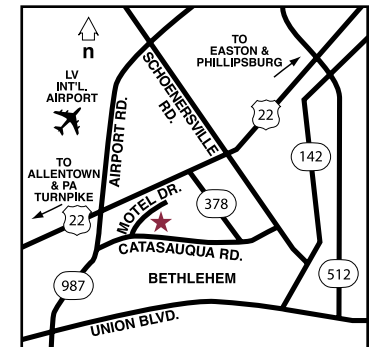

**Set a Pace That Suits You.**

Conveniently located off Route 22 and just one mile from Lehigh Valley International Airport, the Residence Inn by Marriott<sup>®</sup> Allentown Bethlehem/Route 22 is an ideal option when extended-stay travel brings you to eastern Pennsylvania. All of our 120 suites feature kitchens, Marriott's luxurious bedding, and free high-speed Internet access so you can maintain the pace you like to keep. Residence Inn makes it easy to recharge, too, with an on-site fitness center, outdoor pool, an all-purpose Sport Court<sup>®</sup>, and a complimentary hot, healthy breakfast each morning. Gather up to 40 colleagues for a meeting in our 713-square-foot meeting room, equipped with wireless high-speed Internet access.

**Residence Inn by Marriott<sup>®</sup>**  
**Allentown Bethlehem/Route 22**  
2180 Motel Drive  
Bethlehem, Pennsylvania 18018  
T: 610.317.2662  
F: 610.317.1518  
[residenceinnallentownbethlehem.com](http://residenceinnallentownbethlehem.com)

**Attractions**

Dorney Park • Coca-Cola Baseball Park • Sesame Place • Crayola Factory • Martin Guitars • Sands Casino (slots only) • Lehigh University • Pocono Raceway • Da Vinci Science Center • Promenade Shops at Saucon Valley

**Directions**

From Route 22: Take the Airport Road South exit to Catasauqua Road to Motel Drive (look for the Applebee's Restaurant). Residence Inn is at the end of the cul-de-sac.

	DIMENSIONS		CAPACITY					
	LxWxH	Sq. Ft.	Theater	Schoolroom	Conference	U-Shape	Reception	Banquet
Meeting Room A	35x20	713	35	30	25	25	40	30