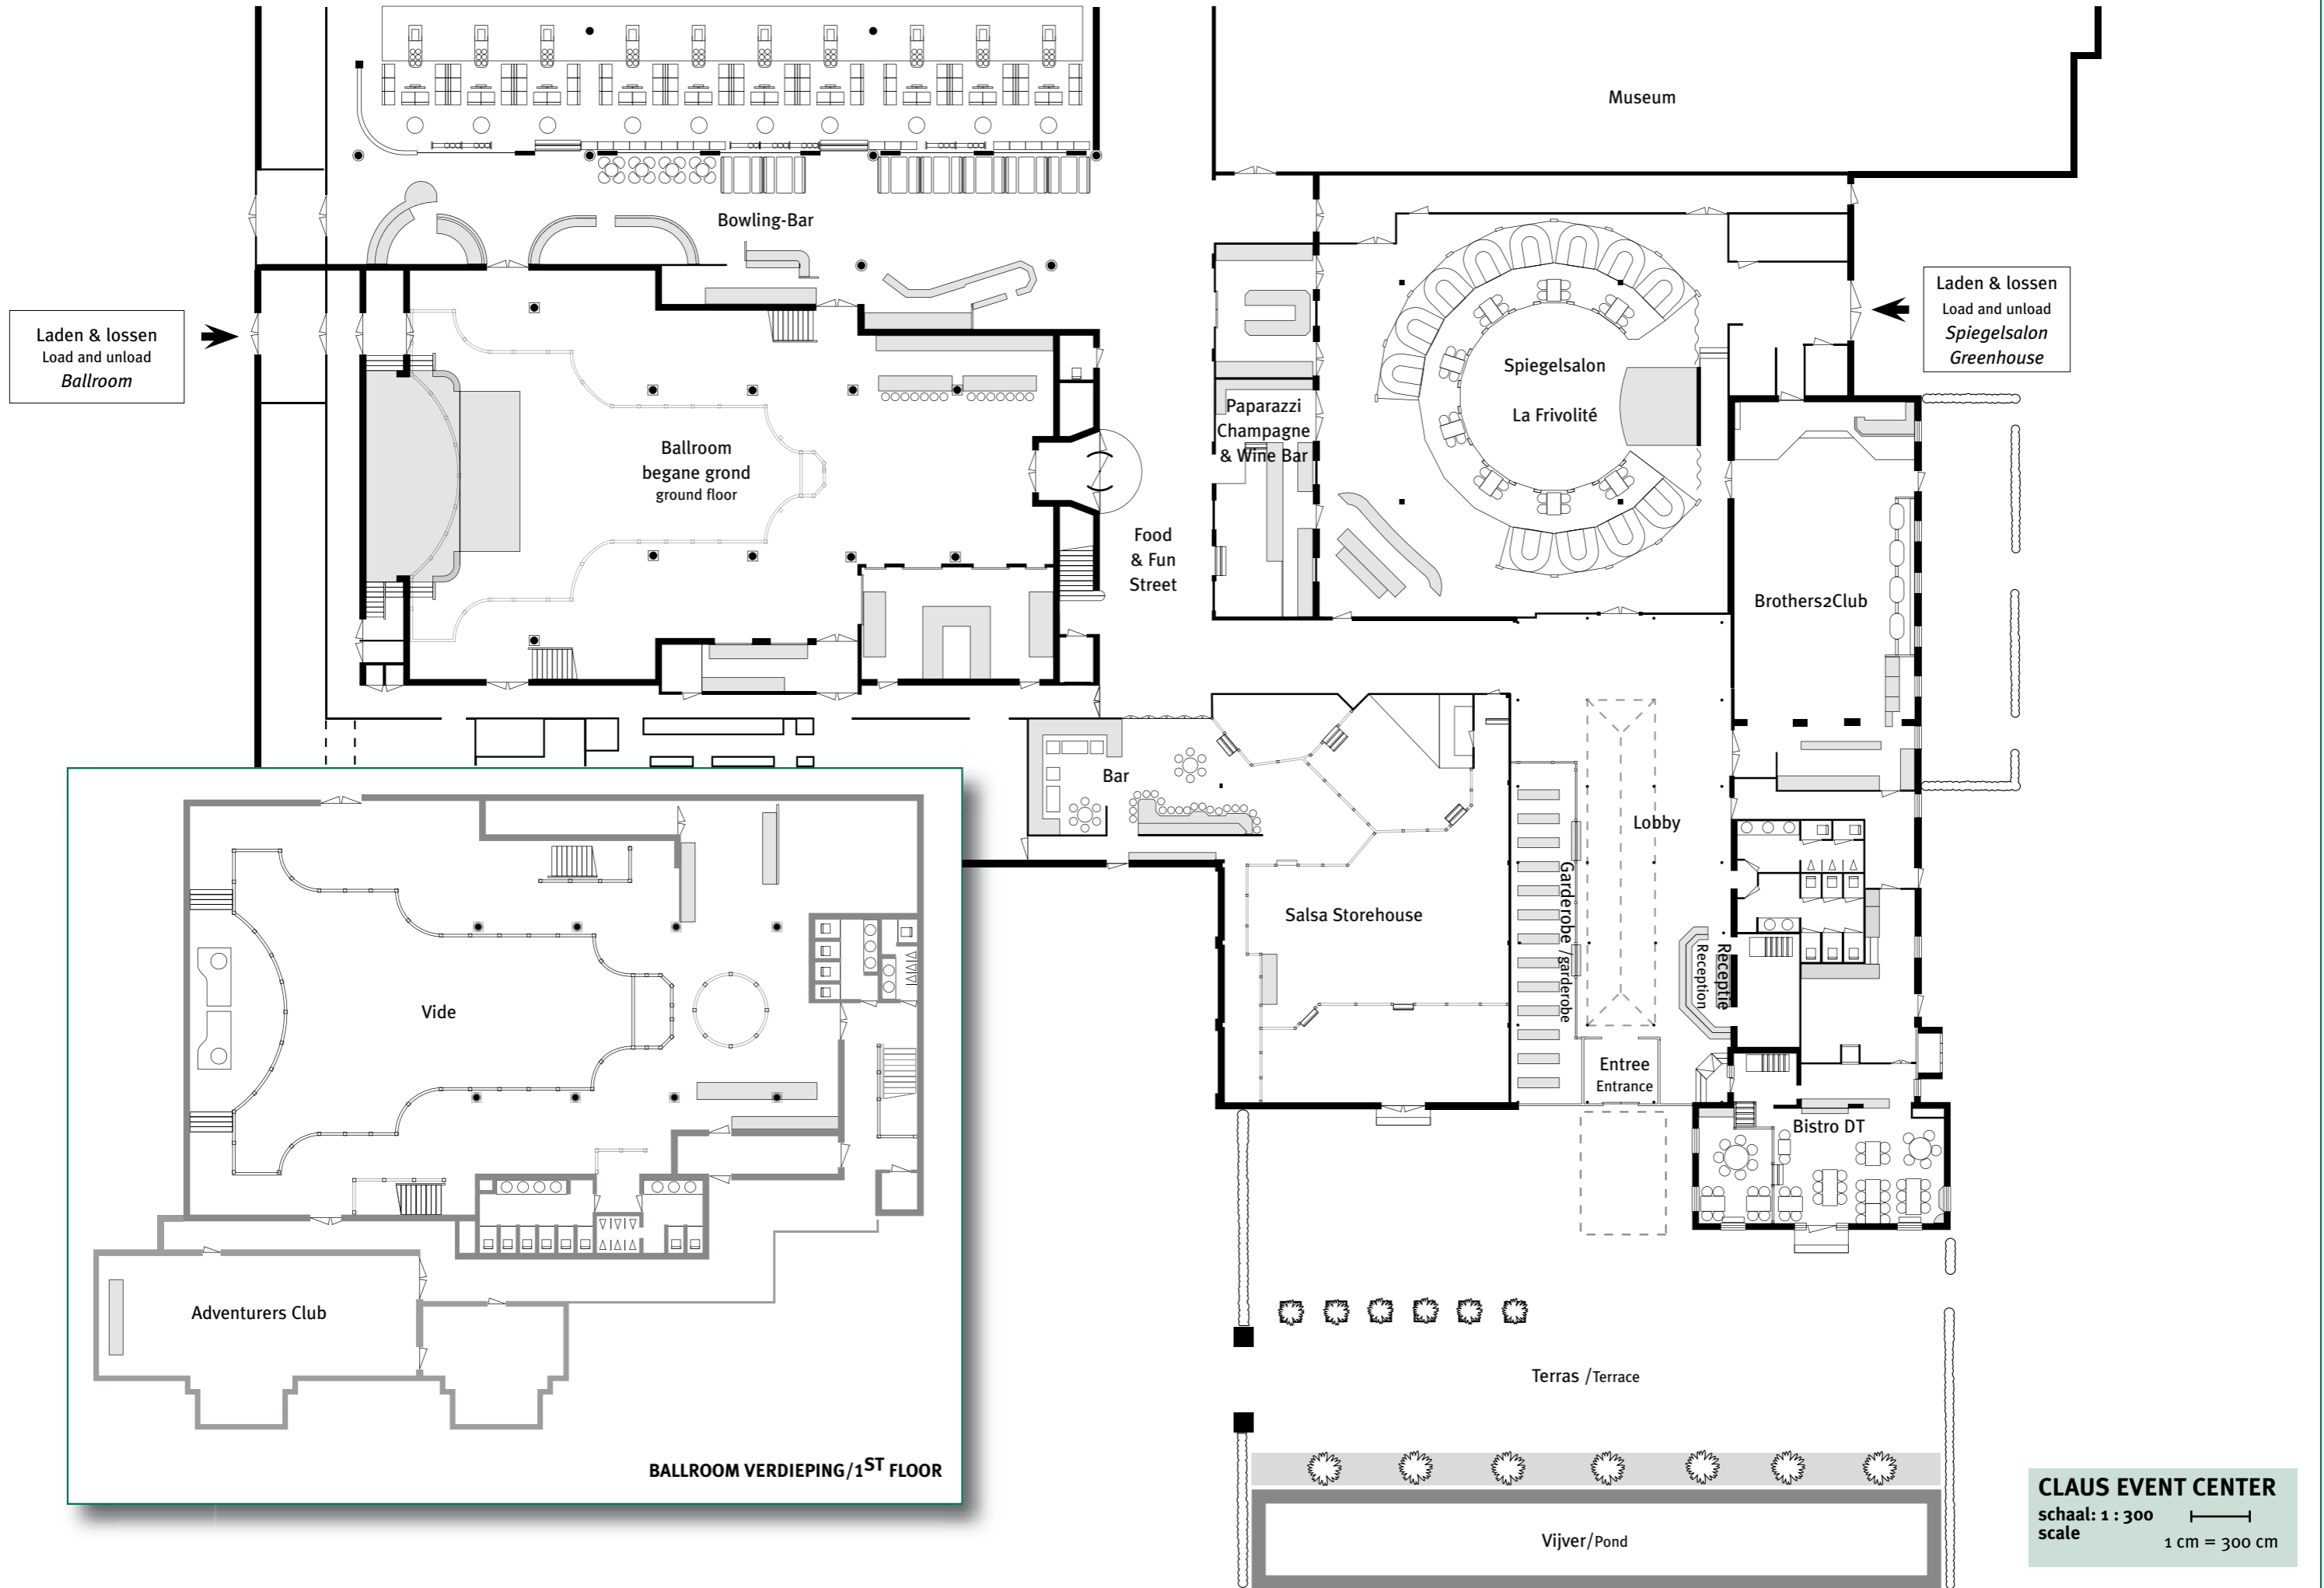

CLAUS EVENT CENTER PLATTEGROND FLOOR PLAN

CLAUS EVENT CENTER
 schaal: 1 : 300
 scale 1 cm = 300 cm