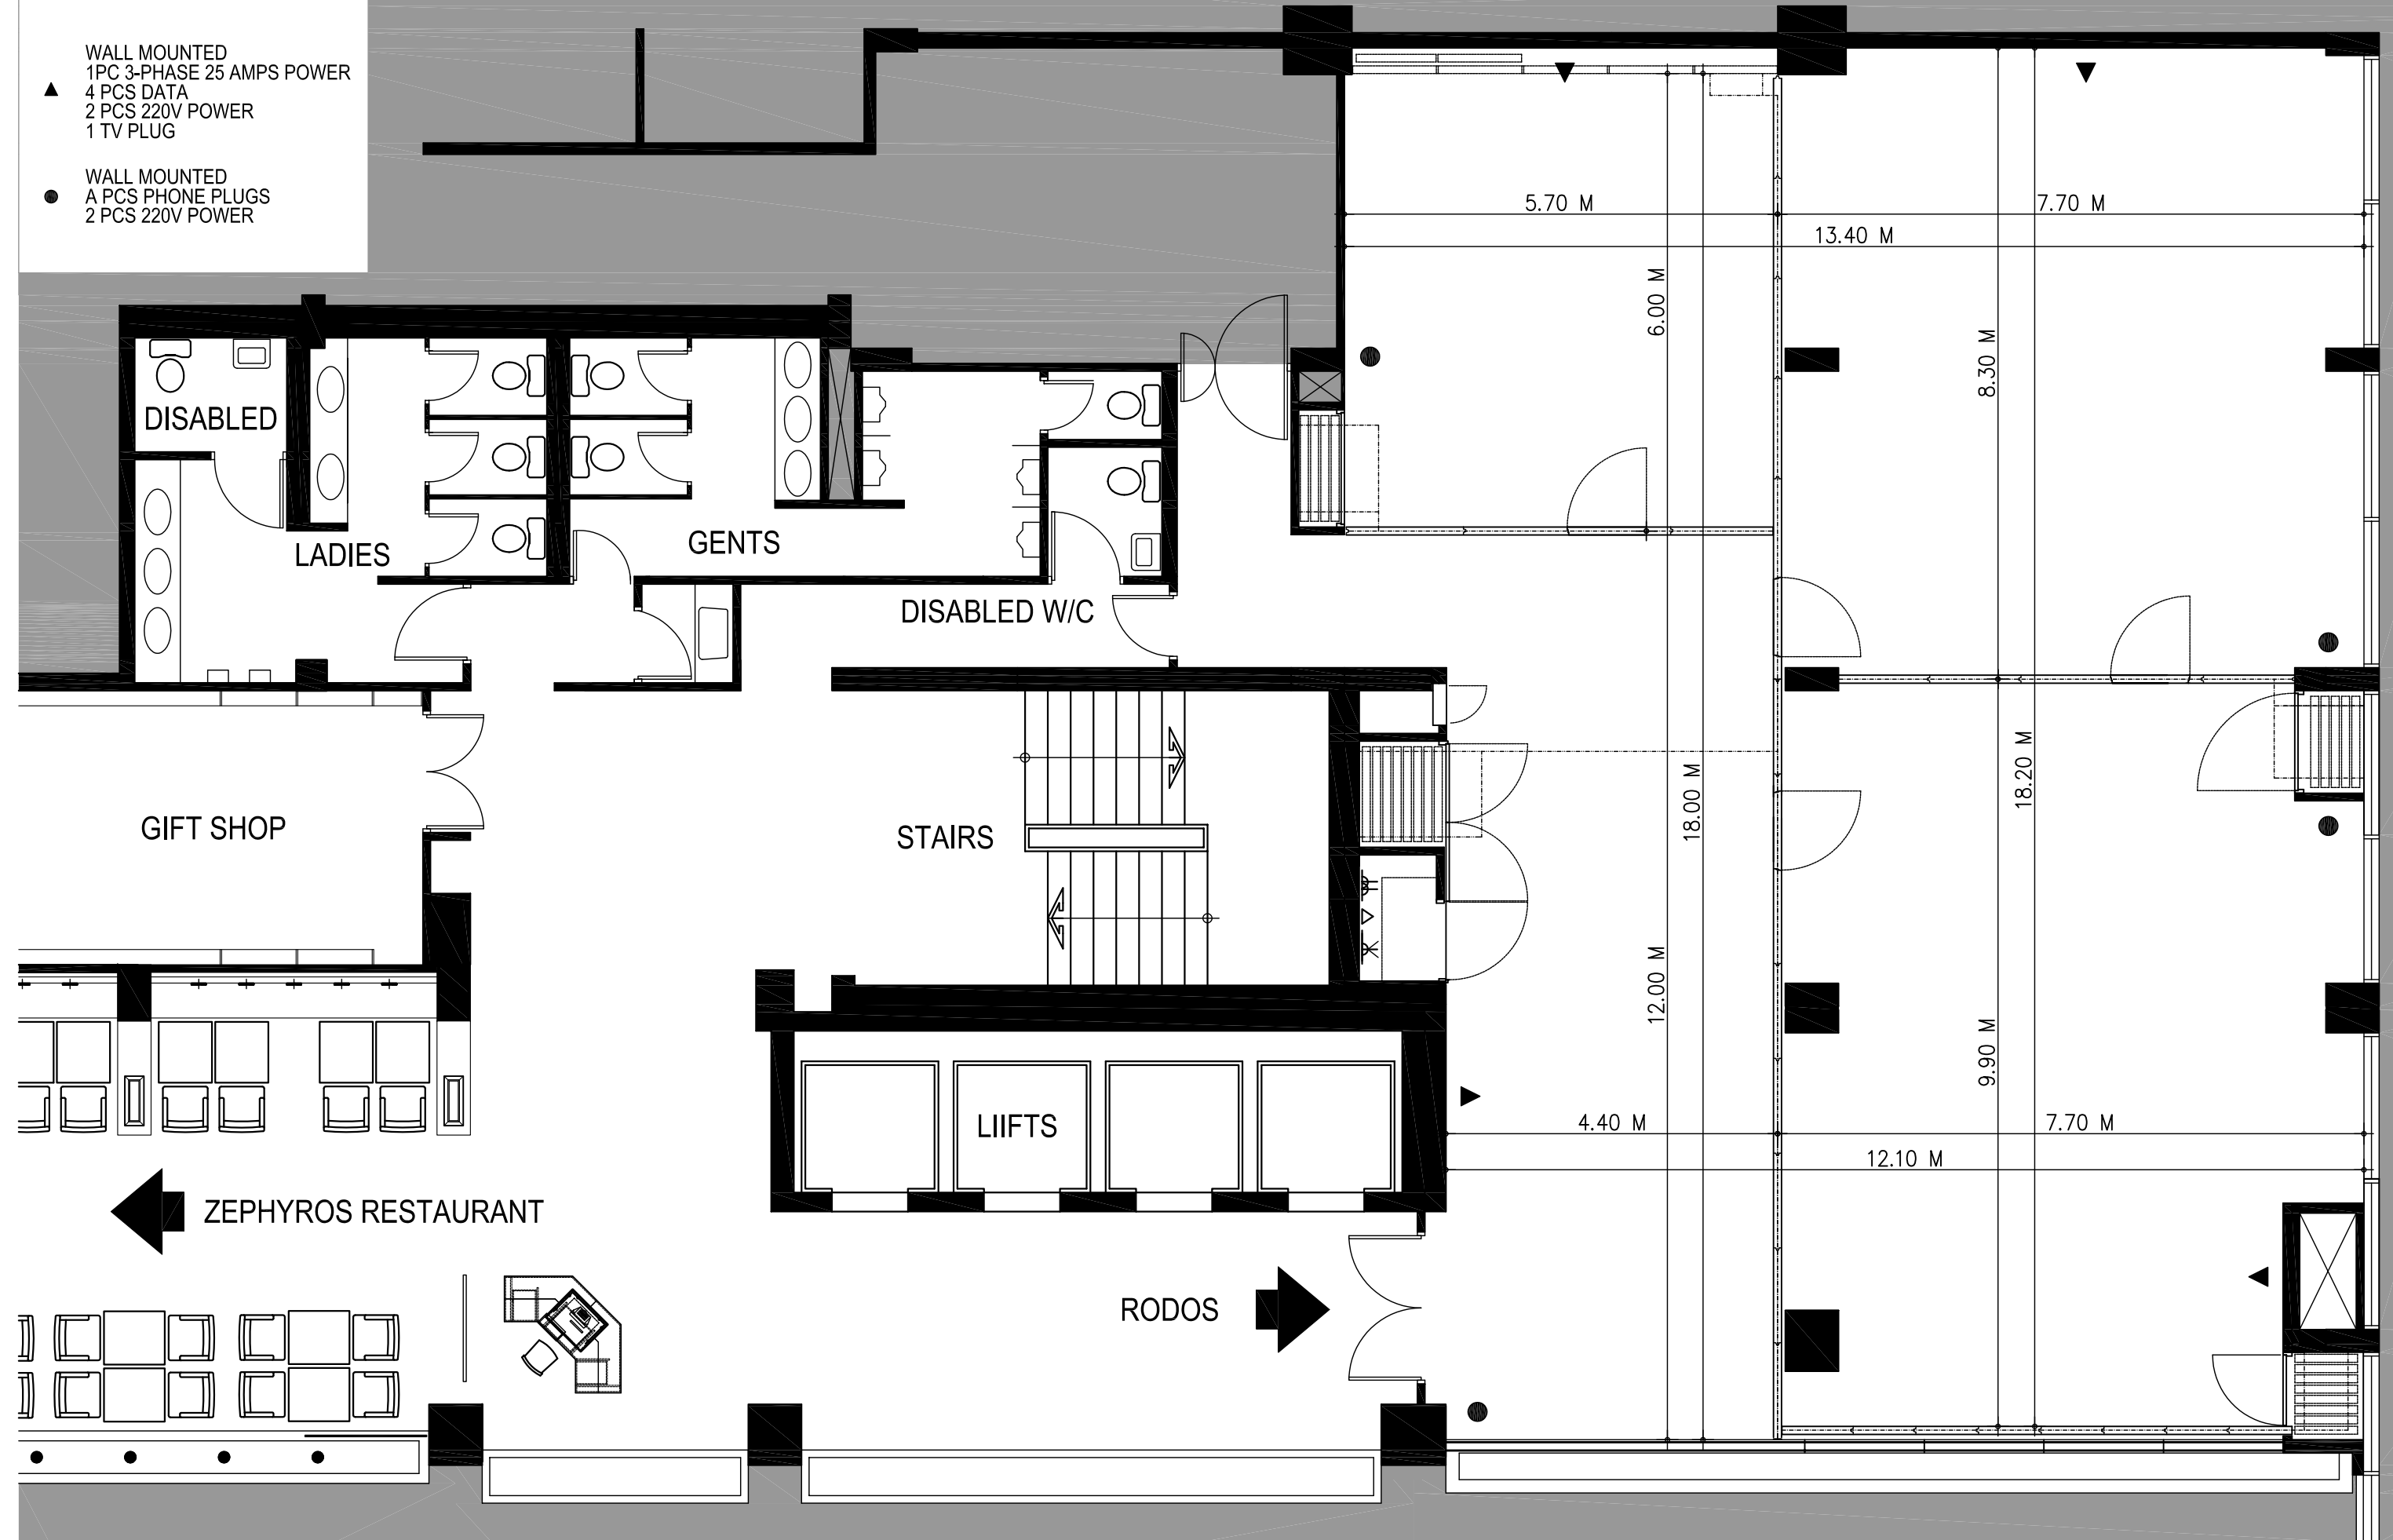

LEGEND

▲ WALL MOUNTED
1 PC 3-PHASE 25 AMPS POWER
4 PCS DATA
2 PCS 220V POWER
1 TV PLUG

● WALL MOUNTED
A PCS PHONE PLUGS
2 PCS 220V POWER

MEZZANINE FLOOR PLAN