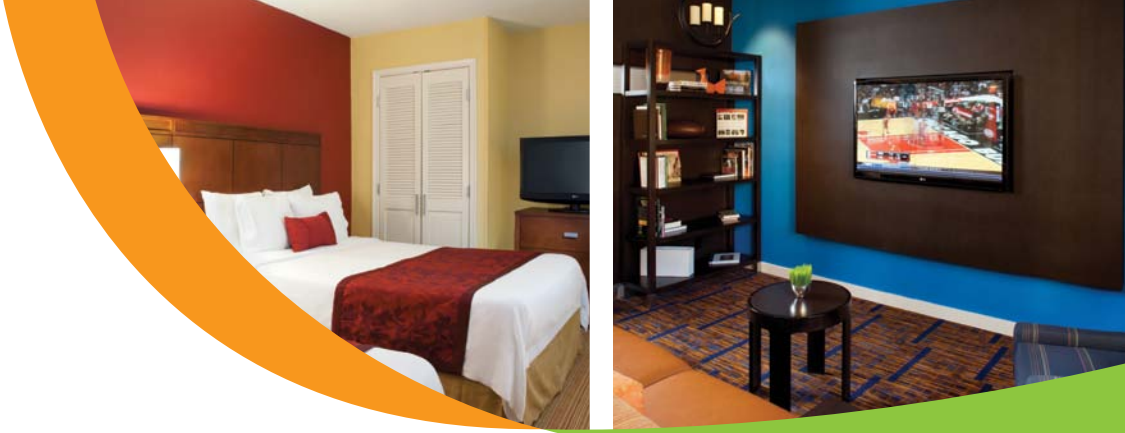

**Courtyard by Marriott® Atlanta
Airport North/Virginia Avenue**
3399 International Boulevard
Hapeville, GA 30354
T 404-559-1043 F 404-559-1234
AtlantaAirportNorthCourtyard.com