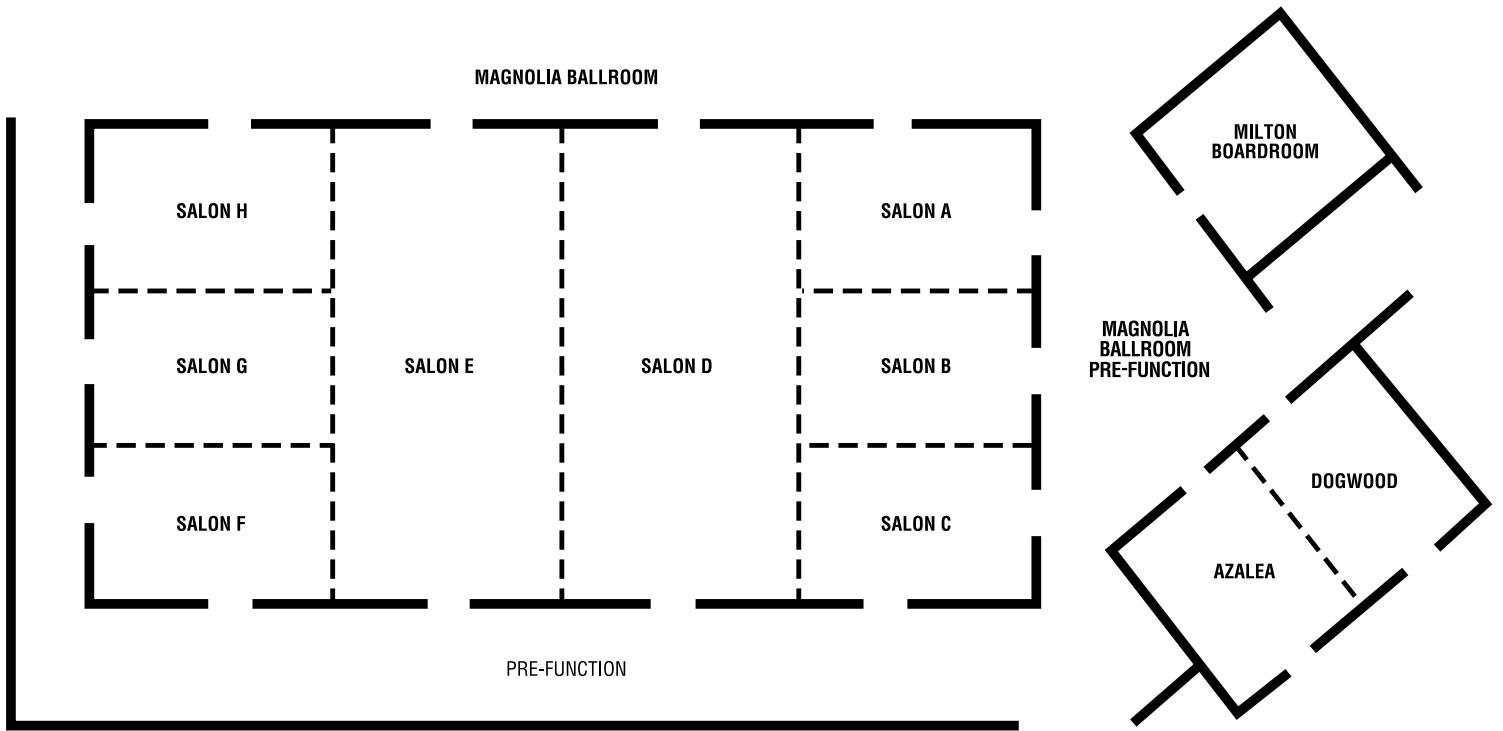

Meeting Room	Dimensions		Capacity					
	W×L×H	Sq. Ft.	Theater	Schoolroom	Conference	U-Shape	Reception	Banquet
Magnolia Ballroom	60×128×17	7,680	800	500	—	—	800	600
Salons A, B, C, F, G or H (each)	20×32×14	640	50	30	24	24	50	50
Salons D or E (each)	60×32×17	1,920	150	120	45	50	200	120
Magnolia Ballroom Pre-Function	48×42×17	1,000	—	—	—	—	100	—
Azalea	25×20×11	500	40	30	16	18	40	50
Dogwood	25×20×11	500	40	30	16	18	40	50
Azalea / Dogwood	25×40×11	1,000	80	60	26	30	60	90
Milton Boardroom	25×25×9	625	—	—	12	—	—	—
Vidalia A	23×24×11	552	40	30	16	18	40	50
Vidalia B	14×24×10	336	—	—	12	—	—	—
Vidalia AB	37×24×10	888	60	40	28	24	50	60