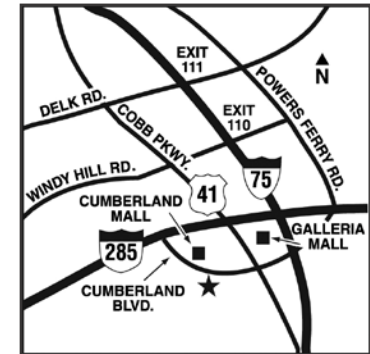

Location

Located in the heart of Atlanta's Cumberland Center and just a quick walk to great shopping and dining in the Cumberland Mall. Near I-75/I-285 and close to the airport, Cobb Galleria Convention Center, Galleria Mall, Cobb Energy Performing Arts Centre, Six Flags® Over Georgia and White Water.

Attractions

Cumberland Mall • Cobb Galleria Centre • Cobb Energy Performing Arts Centre • Georgia Aquarium • Six Flags® Over Georgia • White Water • Vinings Area • Underground Atlanta • Turner Stadium • Stone Mountain

Local Restaurants

Cheesecake Factory (.2m) • Maggiano's Italian Restaurant (.2m) • Stoney River Legendary Steaks (.2m) • P.F. Chang's (.2m)

Directions

From Hartsfield-Jackson Atlanta International Airport (ATL), take I-75 North to Exit 258, Cumberland Boulevard. Make a left off the exit. The hotel will be .9 miles on the left.