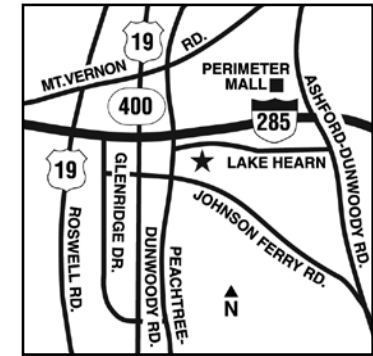

Location

Within easy reach of the area's business community and medical center including Northside Hospital, St. Joseph's Hospital, and Children's Health Care of Atlanta. Near downtown Atlanta, World of Coca-Cola, Stone Mountain Park and the Georgia Aquarium.

Attractions

Perimeter Mall • Lenox Square Mall • Georgia Dome - Home of the Atlanta Falcons • MARTA - Medical Center Station • Underground Atlanta - Shopping/Eatery • Six Flags® Over Georgia • Hartsfield-Jackson Atlanta International Airport (ATL) • Stone Mountain • Turner Field - Home of the Atlanta Braves • Phipps Plaza

Local Restaurants

J. Alexanders • Villa Christina • McKendrick's Steak House • Chequers Seafood • La Madeline • Cheesecake Factory • California Pizza Kitchen

Directions

From Hartsfield-Jackson Atlanta International Airport: Take I-285 West, (Exit 28 Peachtree-Dunwoody) and turn left. Hotel is approximately one half mile on the left.