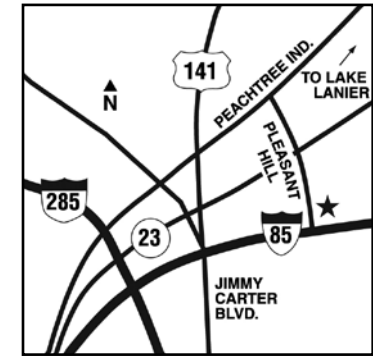

Attractions

The Arena at Gwinnett Center • Gwinnett Braves Baseball Stadium • Stone Mountain • Downtown Atlanta • Turner Field/Dome • Philips Arena • Underground Atlanta • World of Coca-Cola • Dr. Martin Luther King, Jr. National Historic Site • Lake Lanier Islands • Lenox Mall • Phipps Plaza/Buckhead • Road Atlanta • Mall of Georgia • Wild Bill's Concert Hall

Directions

From Hartsfield-Jackson Atlanta International Airport: Take I-85 North to Exit 104 (Pleasant Hill Road). Take a left onto Pleasant Hill Road to first stoplight (Venture Parkway) and turn right. The hotel is on the right.