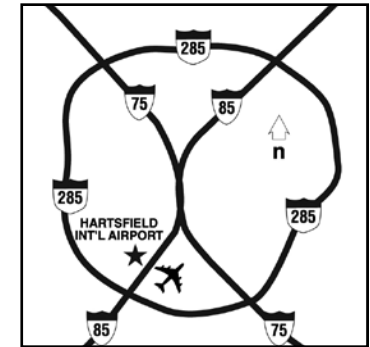

**Local Restaurants**

Champions • Concorde Grill • Malone's Bar & Grill • Ruby Tuesday • Bentleys Steakhouse

**Directions**

From Hartsfield-Jackson Atlanta International Airport: From I-85 North, veer right onto Exit 73A to the Virginia Avenue exit. Go to the second traffic light, International Boulevard. Turn left and the hotel is 1/8-mile ahead on the left.

	DIMENSIONS		CAPACITY					
	W×L×H	Sq. Ft.	Theater	Schoolroom	Conference	U-Shape	Reception	Banquet
Meeting Room								
Hapeville Room	18×28×8	575	30	20	15	15	30	30

**Residence Inn by Marriott  
Atlanta Airport North/Virginia Avenue**