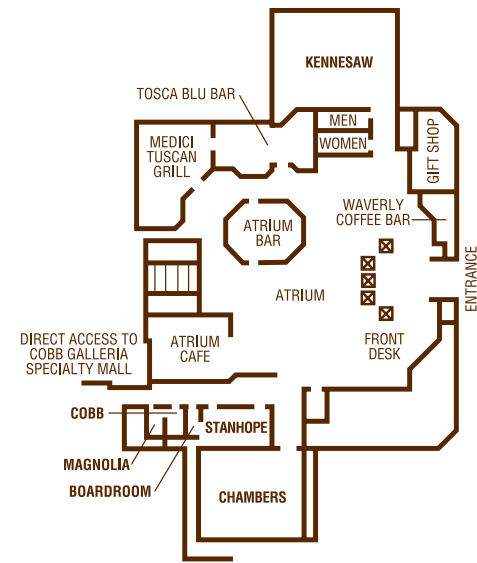

ELEVATED ATLANTA MEETINGS.

Take your down-South meeting to new heights at Renaissance® Atlanta Waverly Hotel. This Georgia peach is the perfect place to experience unparalleled events—starting with our dramatic 14-story atrium. With over 60,000 square feet of flexible meeting and banquet space and a direct connection to the Cobb Galleria Convention Centre offering 320,000 more, this AAA 4-Diamond hotel is the perfect destination for any business or social gathering. When meetings aren't in session, discover splendid shopping at the boutiques of Vinings Jubilee, savor one of our many local restaurants or see a show at the Cobb Energy Performing Arts Centre. And, Hartsfield-Jackson Atlanta International Airport and the excitement of downtown and midtown Atlanta are just a short drive away.

RENAISSANCE ATLANTA WAVERLY HOTEL
2450 Galleria Parkway, Atlanta, GA 30339
t: 770.953.4500 f: 770.953.0740 • renaissancewaverly.com

R
RENAISSANCE®
ATLANTA WAVERLY HOTEL

MEETING ROOM	SQ. FEET	THEATER	SCHOOLROOM	U-SHAPE	RECEPTION	BANQUET
Chancellor 1 or 2	960	75	50	26	75	50
Cobb	510	40	—	—	40	30
Kennesaw	5,252	400	250	65	400	320
Magnolia Room	406	—	—	—	—	—
Stanhope	1,104	100	54	35	100	70
Atrium	—	—	—	—	800	500
Grand Ballroom	16,268	2,000	1,000	—	2,000	1,200
Habersham Ballroom	5,896	600	330	80	500	420
Chambers Amphitheatre	3,828	300	300	—	—	—
Ballroom I or II	2,695	250	150	54	200	160
Ballroom III or IV	4,067	400	250	74	350	280
Andover	902	70	36	32	75	60
Ascot	1,216	110	57	32	100	70
Brayton	864	80	42	26	75	50
Chancellor	1,920	150	100	40	150	120
Forsyth	224	—	—	—	—	10
Fulton	910	70	45	26	75	60
Galleria	1,120	110	54	29	100	60
Garden Court with Foyer	—	—	—	—	1,500	1,000
Registration A and B	420	—	—	—	—	—
Hallmark	648	50	27	23	50	40
Library	414	24	18	17	30	20
Rondelet	544	48	24	23	50	30
Stately	544	48	24	23	50	30
Tyndall	768	75	42	26	75	50
Vinings	170	—	—	—	—	—
Waverly	925	90	45	30	75	60
Wilton	1,260	126	84	38	100	80
Boardroom (Permanent Boardroom)	448	—	—	—	—	—