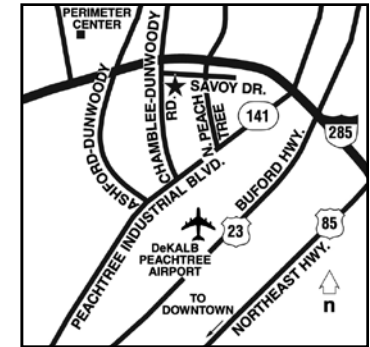

Residence Inn by Marriott®
Atlanta Perimeter/Dunwoody
1901 Savoy Drive
Chamblee, Georgia 30341
T: 770-445-4446
F: 770-451-5183
ResidenceInnDunwoody.com

Location

Located off I-285 just north of Atlanta and minutes from Northside Hospital and Atlanta's Perimeter Mall.

Local Restaurants

Cheesecake Factory • Chequers Seafood • Maggiano's Little Italy • Fire of Brazil • Brio Tuscan Grille

Directions

From Hartsfield-Jackson Atlanta International Airport: Take I-85 North to 285 West, to Chamblee-Dunwoody, Exit 30. Go straight to the bottom of the ramp and turn left at the light. At the first light (Savoy Drive), turn right. The hotel is 1 mile on the left.