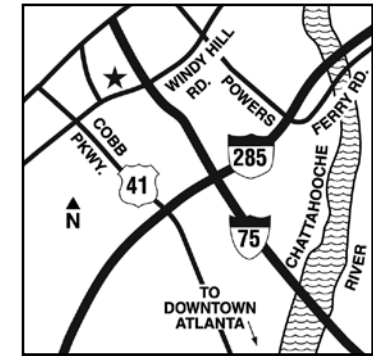

Attractions

Georgia Aquarium • Turner Field • Six Flags® Over Georgia • Six Flags® White Water • Stone Mountain • Philips Arena • Downtown Atlanta • Georgia World Congress Center • Galleria Convention Center • Cumberland Mall

Local Restaurants

Pappadeaux Seafood Kitchen • Pappasito's Cantina • Scalini's Italian Restaurant • Houston's • Olive Garden

Directions

From Hartsfield-Jackson Atlanta International Airport: Take I-85 to I-75 North to Exit 260 (Windy Hill Road). Turn left (west) to South Park Place (2nd traffic light) and turn right. Hotel is 1/4 mile down.