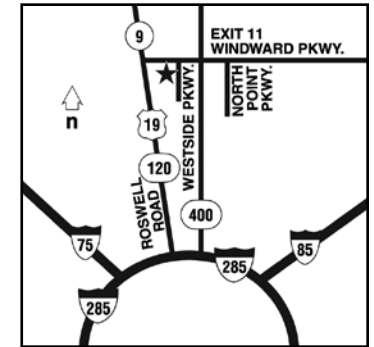

Directions

From Hartsfield-Jackson Atlanta International Airport: Take 85 North to 400 North, Exit 11 Windward Parkway. Turn left off of the exit at the 3rd traffic light. The hotel is immediately on the right.