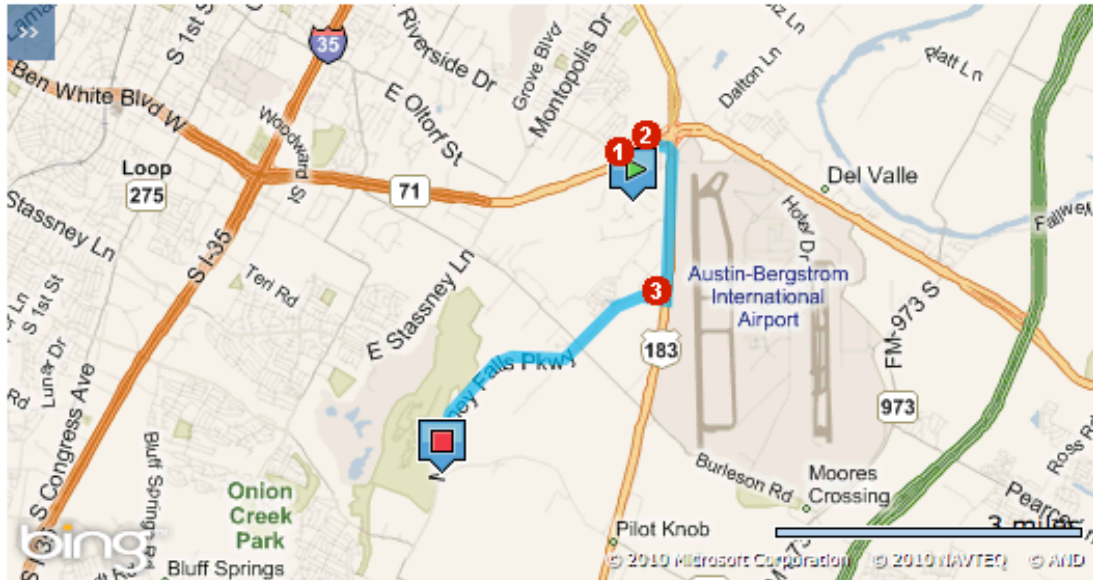

Courtyard Austin Airport  
7809 E. Ben White Blvd  
Austin, Texas 78741  
Phone: 1-512-386-7464  
<http://www.marriott.com/ausaa>

**Driving Directions to McKinney Falls State Park:**

The following **Easy Route** can assist you in reaching your destination.

**Estimated Travel Time: 6 minutes 5.0miles**

**ATTENTION:** We do our best to present accurate driving directions, generated from the most current mapping services available. However, new road construction and highway modifications may result in some discrepancies.

Thank you for choosing Marriott. We look forward to seeing you soon.

<b>Directions</b>	<b>miles</b>
Depart E Riverside Dr toward Metro Center Dr	0.1
1. Turn right onto SR-71 East / E Ben White Blvd	0.3
2. Take ramp right for US-183 South toward Lockhart	1.7
3. Turn right onto McKinney Falls Pkwy	2.9
Arrive at McKinney Falls Pkwy	