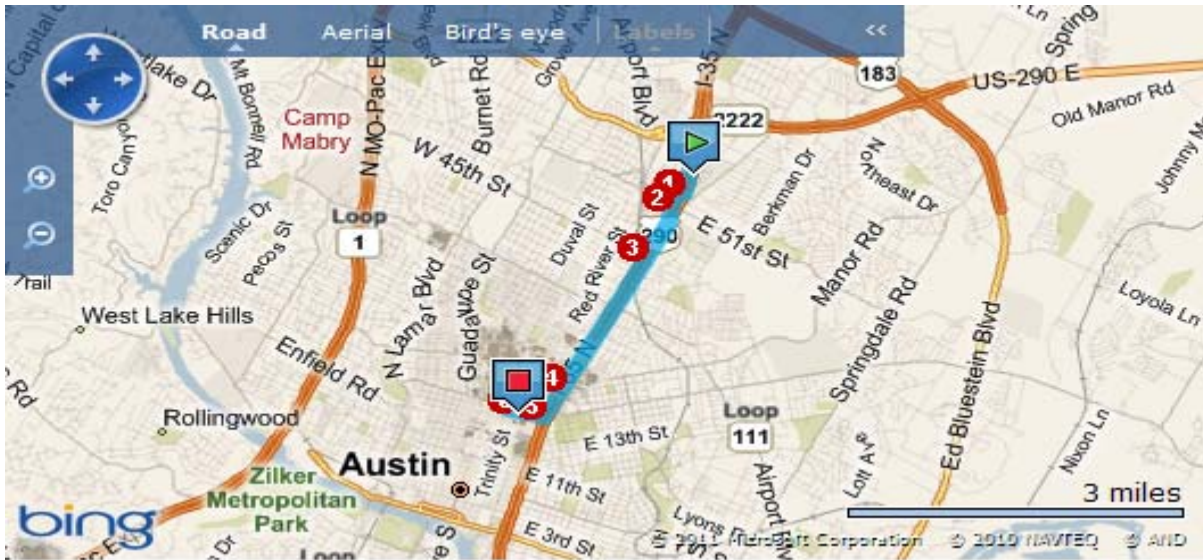

Driving directions from our hotel near UT Austin:

The following Easy Route can assist you in reaching your destination.

Estimated Travel Time: 6 Minutes 3.7 Miles

ATTENTION: We do our best to present accurate driving directions, generated from the most current mapping services available. However, new road construction and highway modifications may result in some discrepancies.

Directions	miles
Depart I-35 N toward E 53 1/2 St	0.5
1. Keep right to stay on I-35 N	0.2
2. Take ramp left and follow signs for I-35 South / US-290 West	0.6
3. Keep right to stay on I-35 South / US-290 West	1.5
4. At exit 235A, take ramp right for I-35 N toward Univ of Texas M L K Blvd	0.4
5. Turn right onto E Martin Luther King Jr Blvd	0.3
6. Turn right onto Trinity St, and then immediately bear right onto San Jacinto Blvd	0.3
Arrive at San Jacinto Blvd