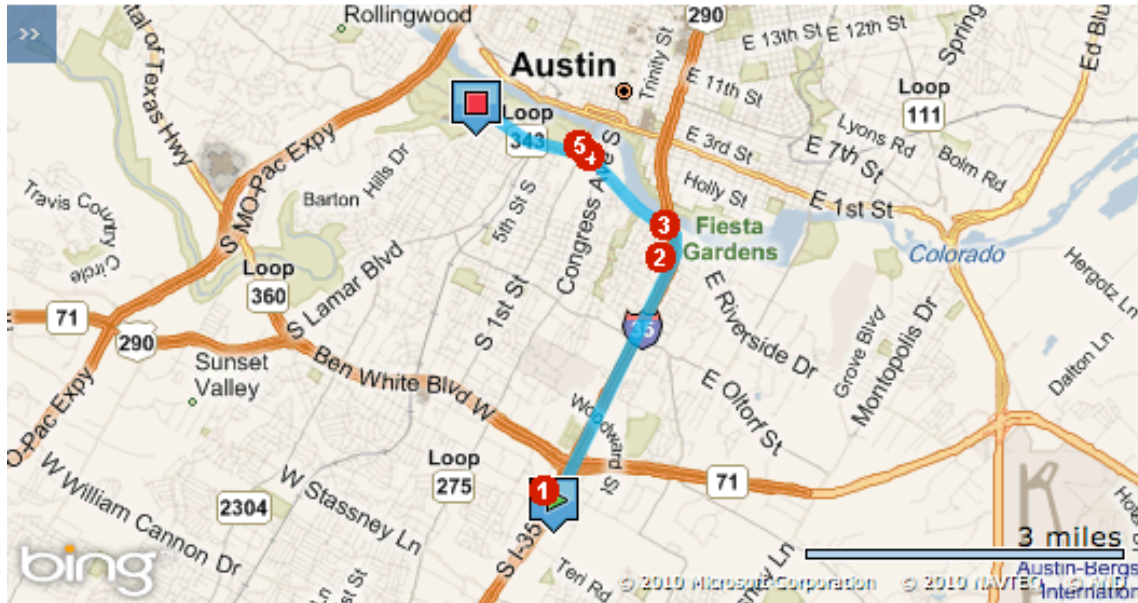

Fairfield Inn & Suites Austin South
 4525 South Interstate Hwy 35
 Austin, Texas 78744
 Phone: 1-512-707-8899
<http://www.marriott.com/ausfs>

Zilker Metropolitan Park also features excellent hiking, biking, and kayaking trails, plus a play area for children with its own built-in train.

Driving directions to the Zilker Metropolitan Park:

The following **Easy Route** can assist you in reaching your destination.

Estimated Travel Time: 8 minutes 5.2miles

ATTENTION: We do our best to present accurate driving directions, generated from the most current mapping services available. However, new road construction and highway modification may result in some discrepancies.

Thank you for choosing Marriott. We look forward to seeing you soon.

Directions	miles
Depart S I-35 toward St Elmo Rd E	0.0
1. Take ramp left and follow signs for I-35 North	2.5
2. At exit 233, take ramp right for S I-35 toward Riverside Dr	0.3
3. Turn left onto E Riverside Dr	1.0
4. Road name changes to W Riverside Dr	0.1
5. Turn left onto Barton Springs Rd	1.2
Arrive at Barton Springs Rd	