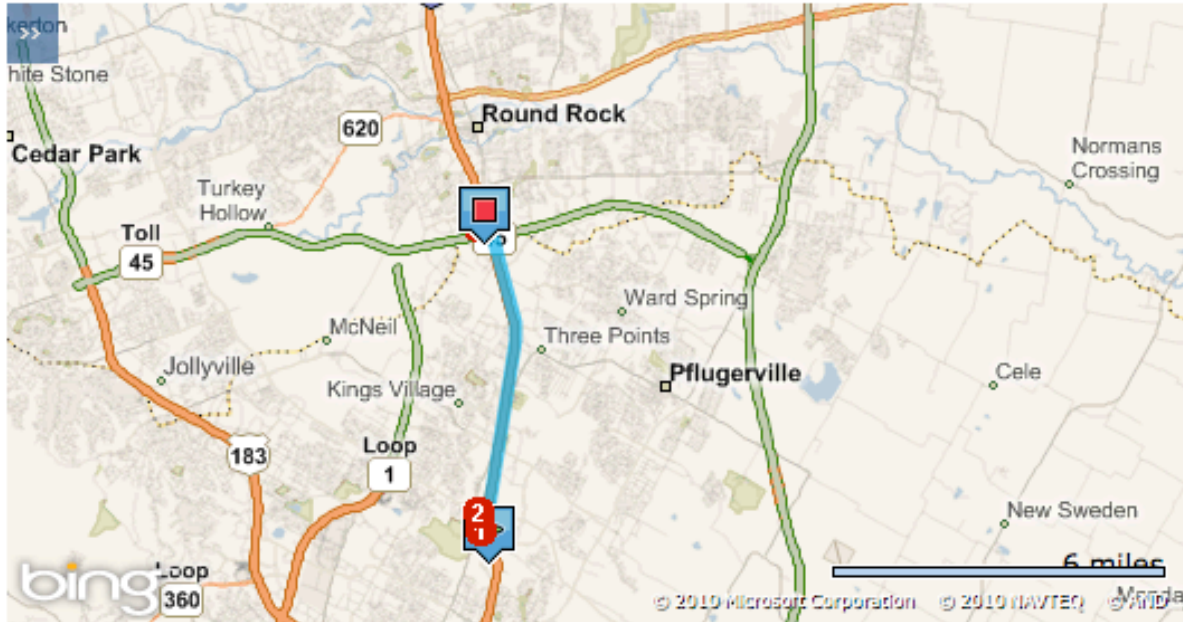

**Driving Directions to Dell Computer Corporation:**

The following **Easy Route** can assist you in reaching your destination.

**Estimated Travel Time: 6 minutes 6.4miles**

**ATTENTION: We do our best to present accurate driving directions, generated from the most current mapping services available. However, new road construction and highway modifications may result in some discrepancies.**

**Thank you for choosing Marriott. We look forward to seeing you soon.**

<b>Directions</b>	<b>miles</b>
Depart I-35 N toward W Yager Ln	0.1
1. Make a U-turn to stay on I-35 N	0.4
2. Take ramp left and follow signs for I-35 North	5.3
3. At exit 252A/251, take ramp right for S I-35 toward McNeil Rd	0.4
4. Turn right onto Dell Center Blvd	0.0
Arrive at Dell Center Blvd	