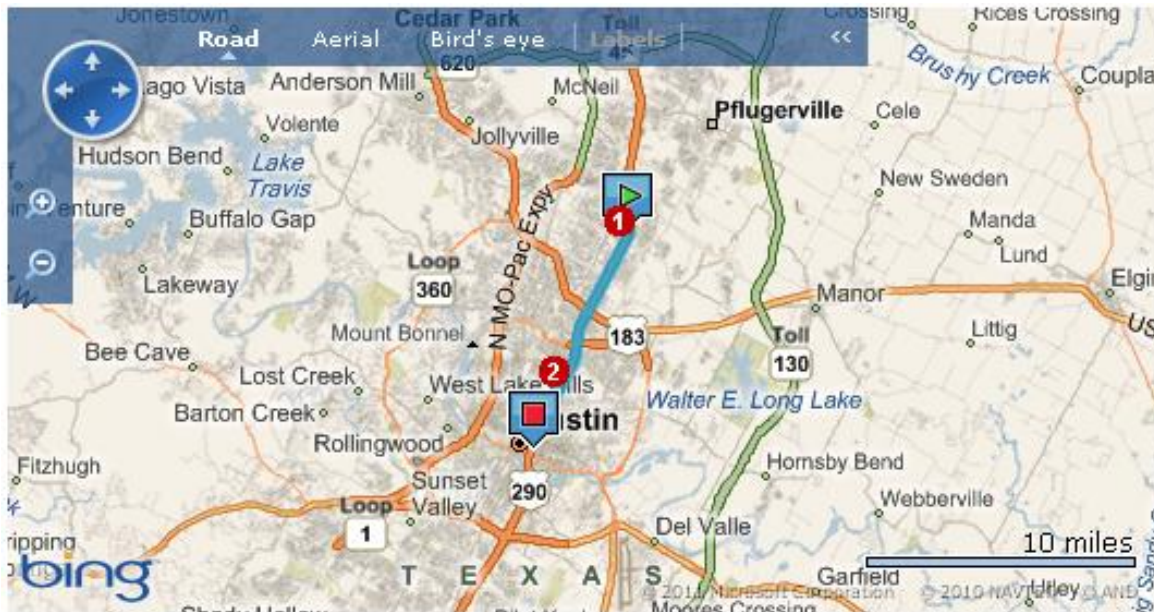

Driving directions from our north Austin hotel:

The following Easy Route can assist you in reaching your destination.

Estimated Travel Time: 12 Minutes 9.9 Miles

ATTENTION: We do our best to present accurate driving directions, generated from the most current mapping services available. However, new road construction and highway modifications may result in some discrepancies.

Directions	miles
Depart I-35 N toward WYager Ln	1.3
1. Take ramp left and follow signs for I-35 South	6.3
2. Keep right to stay on I-35 South / US-290 West	1.5
3. At exit 235A, take ramp right for I-35 N toward Univ of Texas M L K Blvd	0.4
4. Turn right onto E Martin Luther King Jr Blvd	0.3
5. Turn right onto Trinity St, and then immediately bear right onto San Jacinto Blvd	0.3
Arrive at San Jacinto Blvd