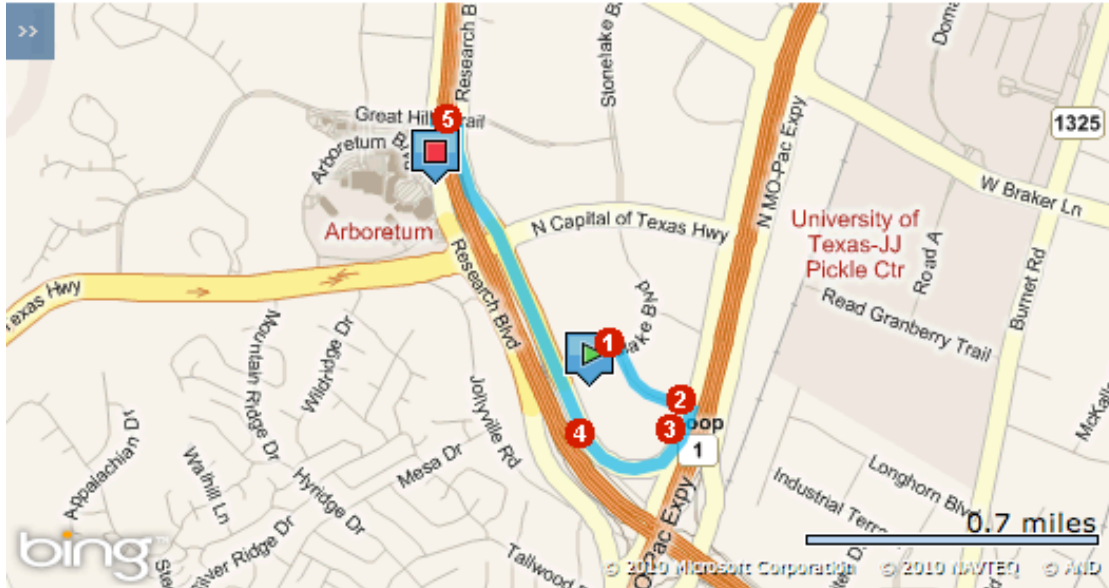

Courtyard Austin Northwest/Arboretum
9409 Stonelake Boulevard
Austin, Texas 78759
Phone: 1-512-502-8100
<http://marriott.com/ausnw>

Driving directions to the Arboretum Mall:

The following **Easy Route** can assist you in reaching your destination.

Estimated Travel Time: 3 minutes 1.6miles

ATTENTION: We do our best to present accurate driving directions, generated from the most current mapping services available. However, new road construction and highway modifications may result in some discrepancies.

Thank you for choosing Marriott. We look forward to seeing you soon.

Directions	miles
Depart Stonelake Blvd toward Tudor Blvd	0.1
1. Turn right onto Tudor Blvd	0.2
2. Turn right onto N MO-Pac Expy	0.1
3. Keep right toward Research Blvd	0.3
4. Keep straight onto Research Blvd	0.8
5. Make a U-turn to stay on Research Blvd	0.1
Arrive at Research Blvd