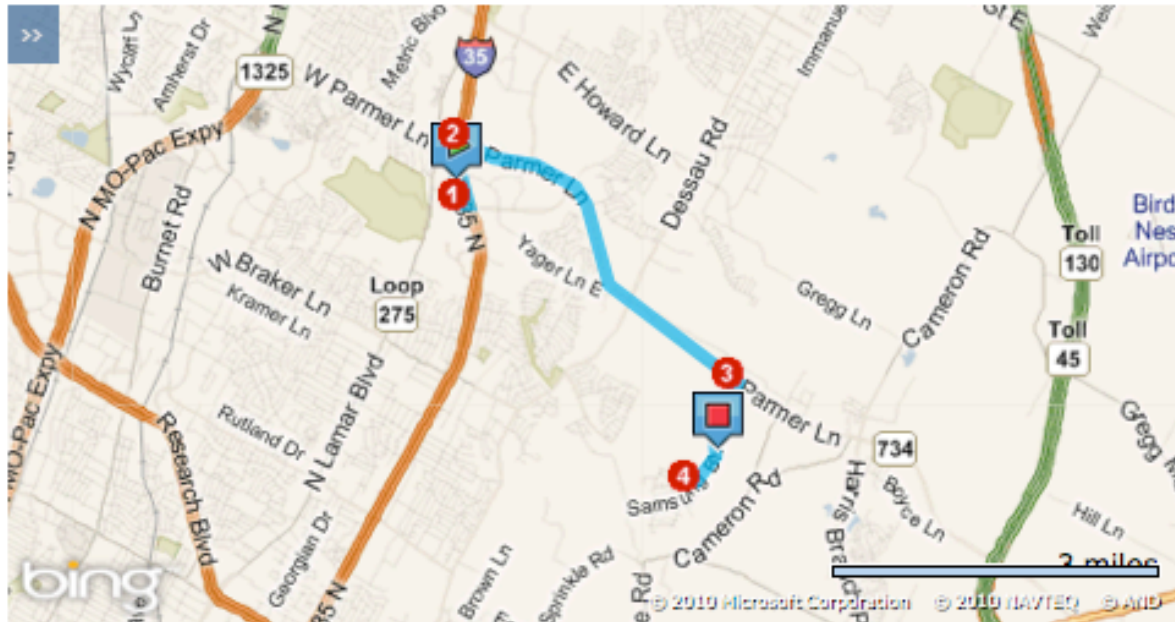

Fairfield Inn & Suites Austin North/Parmer Lane
 12536 North IH35
 Austin, Texas 78753
 Phone: 1-512-821-0376
<http://www.marriott.com/auspl>

Driving directions to Samsung:

The following **Easy Route** can assist you in reaching your destination.

Estimated Travel Time: 12 minutes 6.6miles

ATTENTION: We do our best to present accurate driving directions, generated from the most current mapping services available. However, new road construction and highway modifications may result in some discrepancies.

Thank you for choosing Marriott. We look forward to seeing you soon.

Directions	miles
Depart I-35 N toward Indian Mound Dr	0.5
1. Make a U-turn to stay on I-35 N	0.7
2. Turn right onto FM-734 East / E Parmer Ln	3.6
3. Turn right onto Samsung Blvd	1.1
4. Make a U-turn at Long Voyage Dr	0.7
Arrive at Samsung Blvd	