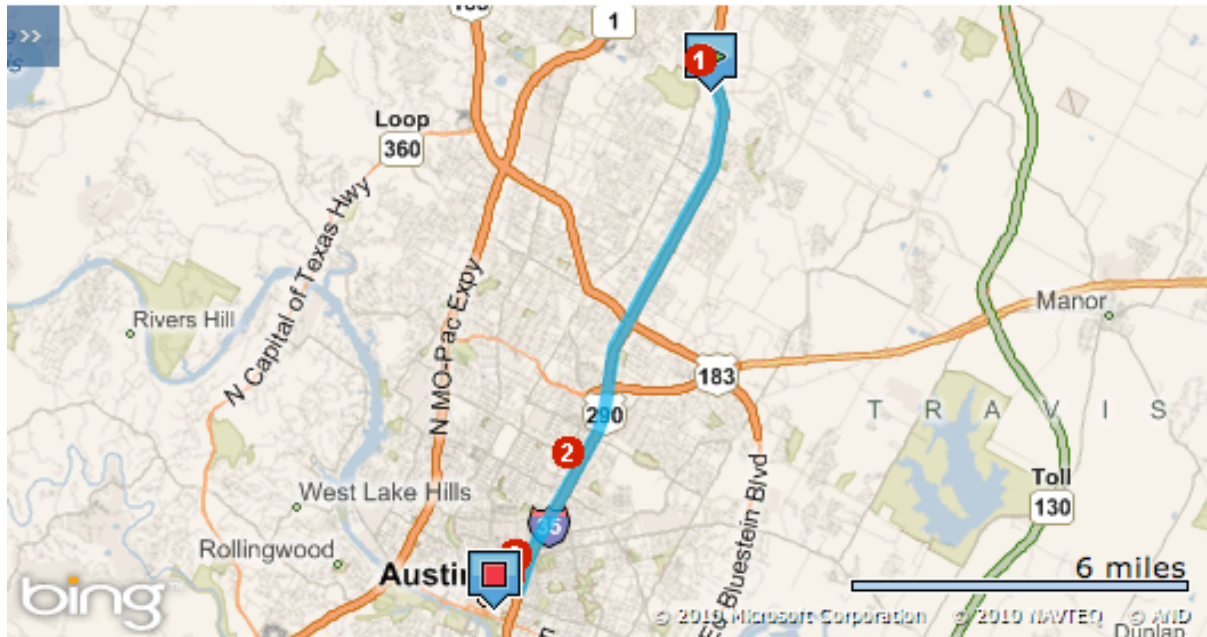

When visiting the Austin area, stay nearby at one of the most comfortable hotels near the Texas State Capitol. The Fairfield Inn & Suites Austin North/Parmer Lane offers:

- A complimentary daily continental breakfast
- Complimentary high-speed wireless Internet Access
- An indoor pool and fitness center
- Suites with a flat-screen TV and HBO
- Plush mattresses and crisp linens

Of the North Austin hotels in the area, our spacious lodging will wonderfully complement your visit to the city. Located just 11 miles from the state Capitol, our facilities are designed to accommodate every type of traveler. Whether on state business, visiting the University of Texas, learning about Texas history, or strolling through the Capitol grounds, guests can enjoy one of the best hotels near the Texas State Capitol.

The following **Easy Route** can assist you in reaching your destination.

**Estimated Travel Time: 12 minutes 10.8miles**

**ATTENTION:** We do our best to present accurate driving directions, generated from the most current mapping services available. However, new road construction and highway modifications may result in some discrepancies.

Thank you for choosing Marriott. We look forward to seeing you soon.

<b>Directions</b>	<b>miles</b>
Depart I-35 N toward Indian Mound Dr	0.2
1. Take ramp left and follow signs for I-35 South	7.7
2. Keep right to stay on I-35 South / US-290 West	2.1
3. At exit 234C, take ramp right for I-35 N toward 12th-11th Sts / State Capitol	0.3
4. Keep straight onto East Ave	0.1
5. Turn right onto E 11th St	0.5
Arrive at E 11th St	