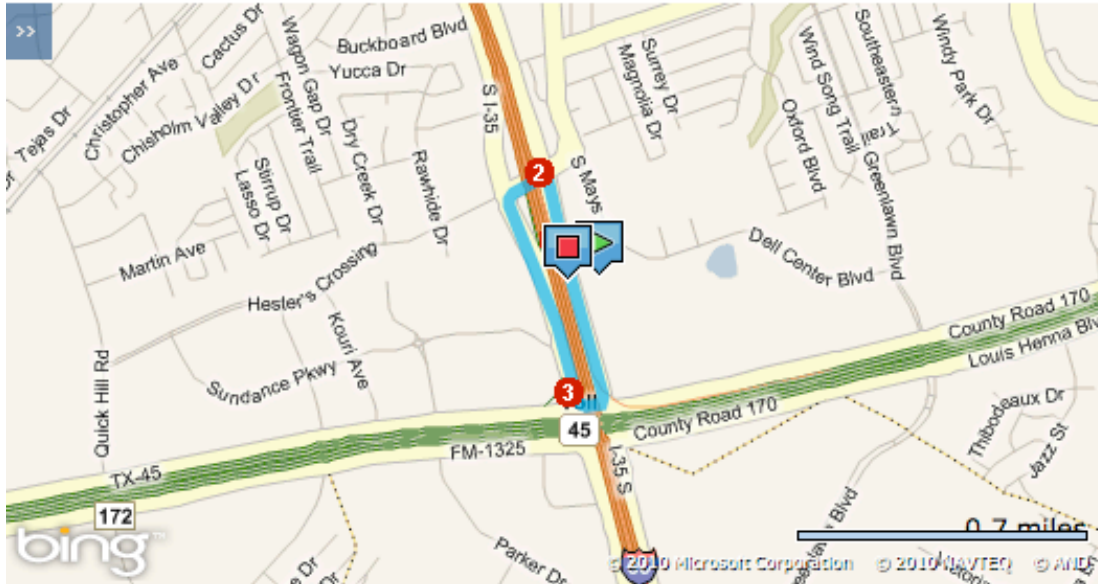

Residence Inn Austin Round Rock
2505 S IH-35
Round Rock, Texas 78664
Phone: 1-512-733-2400
<http://www.marriott.com/ausrk>

Directions to Dell Global Headquarters:

The following **Easy Route** can assist you in reaching your destination.

Estimated Travel Time: 2 minutes 1.3miles

ATTENTION: We do our best to present accurate driving directions, generated from the most current mapping services available. However, new road construction and highway modifications may result in some discrepancies.

Thank you for choosing Marriott. We look forward to seeing you soon.

Directions	miles
Depart Dell Center Blvd toward S I-35	0.1
1. Turn right onto S I-35	0.2
2. Make a U-turn to stay on S I-35	0.6
3. Make a U-turn to stay on S I-35	0.4
4. Turn right onto Dell Center Blvd	0.0
Arrive at Dell Center Blvd