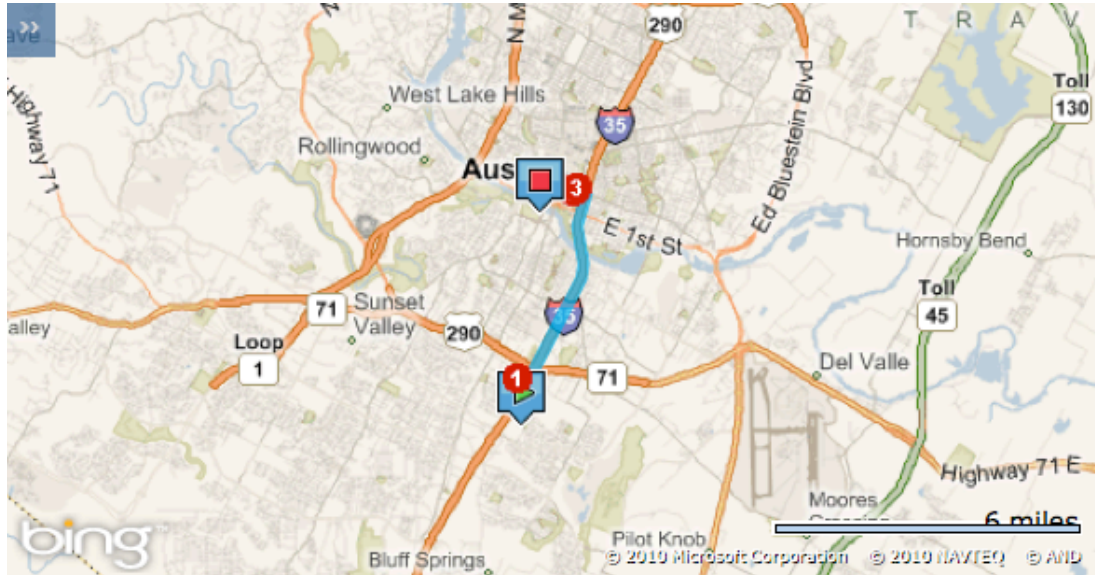

6th Street is lined with many historical houses and commercial buildings dating from the late 1800's and early 1900's. The buildings are now home to numerous bars, live entertainment venues, tattoo parlors, art galleries, casual cafes, and upscale restaurants. It's the heart of Austin's live entertainment scene and the capital of third coast music.

Residence Inn Austin South
4537 South IH-35
Austin, Texas 78744
Phone: 1-512-912-1100
<http://www.marriott.com/ausrs>

Driving directions to 6th Street:

The following **Easy Route** can assist you in reaching your destination.

Estimated Travel Time: 7 minutes 5.2miles

ATTENTION: We do our best to present accurate driving directions, generated from the most current mapping services available. However, new road construction and highway modifications may result in some discrepancies.

Thank you for choosing Marriott. We look forward to seeing you soon.

Directions	miles
Depart S I-35 toward St Elmo Rd E	0.2
1. Take ramp left and follow signs for I-35 North	4.0
2. At exit 234C, take ramp right for I-35 N toward 6th-12th Sts	0.1
3. Turn left onto E 6th St	0.5
4. Road name changes to W 6th St	0.4