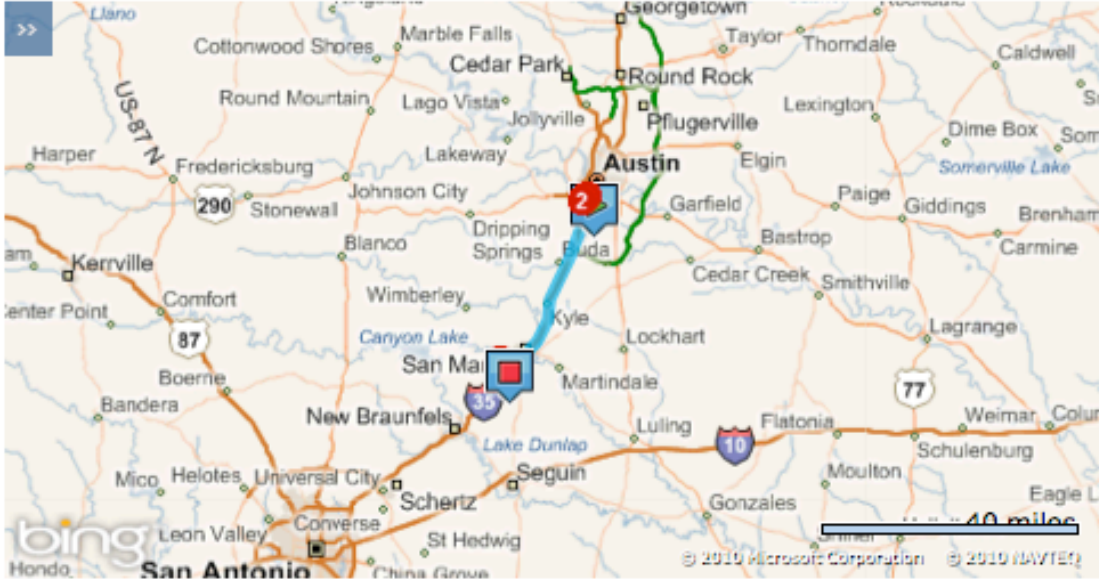

Residence Inn Austin South
4537 South IH-35
Austin, Texas 78744
Phone: 1-512-912-1100
<http://www.marriott.com/ausr/>

Driving directions to San Marcos Premium Outlets:

The following **Easy Route** can assist you in reaching your destination.

Estimated Travel Time: 28 minutes 31.5miles

ATTENTION: We do our best to present accurate driving directions, generated from the most current mapping services available. However, new road construction and highway modifications may result in some discrepancies.

Thank you for choosing Marriott. We look forward to seeing you soon.

Directions	miles
Depart S I-35 toward St Elmo Rd E	0.4
1. Make a U-turn to stay on S I-35	1.3
2. Take ramp left and follow signs for I-35 South	28.8
3. At exit 200, take ramp right for Ih-35 S toward Centerpoint Road	0.8
4. Turn back on Ih-35 Frontage Rd	0.1
Arrive at Ih-35 Frontage Rd