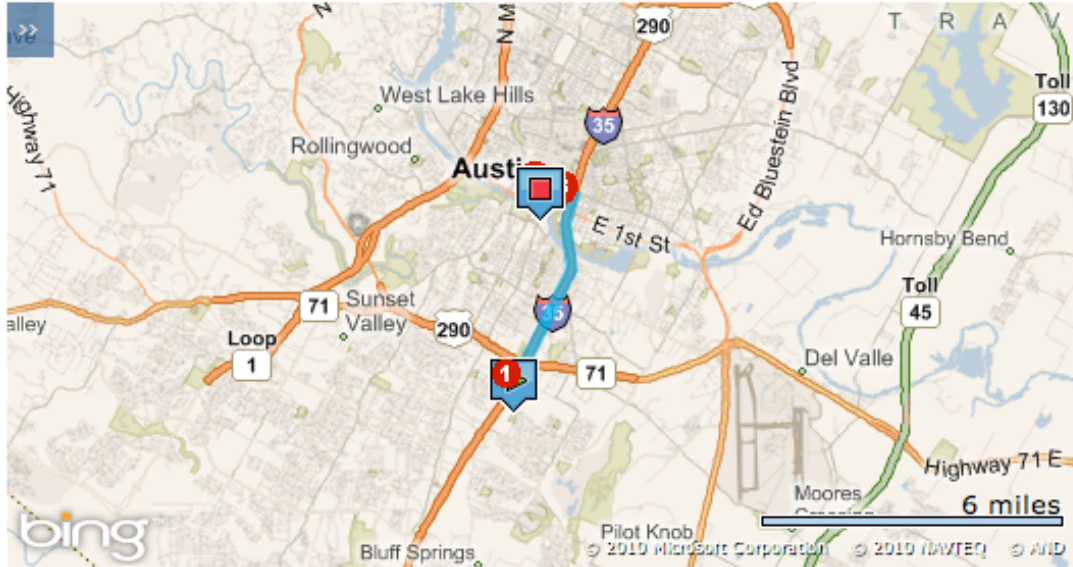

Directions to the Warehouse District:

The following **Easy Route** can assist you in reaching your destination.

Estimated Travel Time: 7 minutes 4.9miles

ATTENTION: We do our best to present accurate driving directions, generated from the most current mapping services available. However, new road construction and highway modifications may result in some discrepancies.

Thank you for choosing Marriott. We look forward to seeing you soon.

Directions	miles
Depart S I-35 toward St Elmo Rd E	0.0
1. Take ramp left and follow signs for I-35 North	4.0
2. At exit 234C, take ramp right for I-35 N toward 6th-12th Sts	0.1
3. Turn left onto E 6th St	0.5
4. Road name changes to W 6th St	0.1
5. Turn left onto Colorado St	0.1
6. Turn right onto W 4th St	0.1
Arrive at W 4th St	