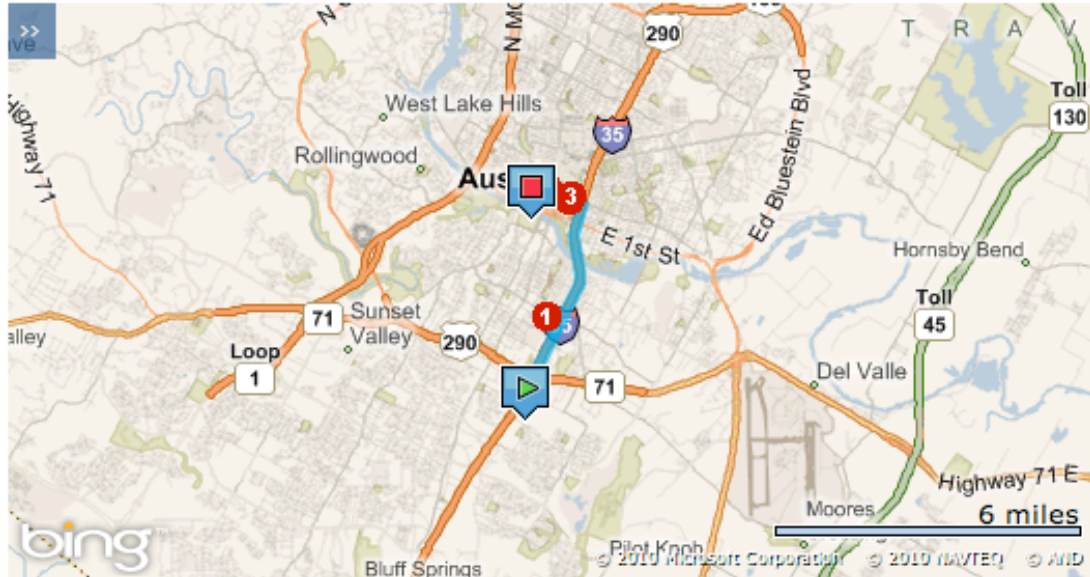

SpringHill Suites Austin South
4501 South IH-35
Austin, Texas 78744
Phone: 1-512-441-8270
<http://www.marriott.com/ausst>

Driving Directions to 6th Street:

The following **Easy Route** can assist you in reaching your destination.

Estimated Travel Time: 8 minutes 5.0 miles

ATTENTION: We do our best to present accurate driving directions, generated from the most current mapping services available. However, new road construction and highway modifications may result in some discrepancies.

Thank you for choosing Marriott. We look forward to seeing you soon.

Directions	miles
Depart S I-35 toward St Elmo Rd E	1.4
1. Take ramp left and follow signs for I-35 North / US-290 East	2.4
2. At exit 234C, take ramp right for I-35 N toward 6th-12th Sts	0.1
3. Turn left onto E 6th St	0.5
4. Road name changes to W 6th St	0.5
Arrive at W 6th St