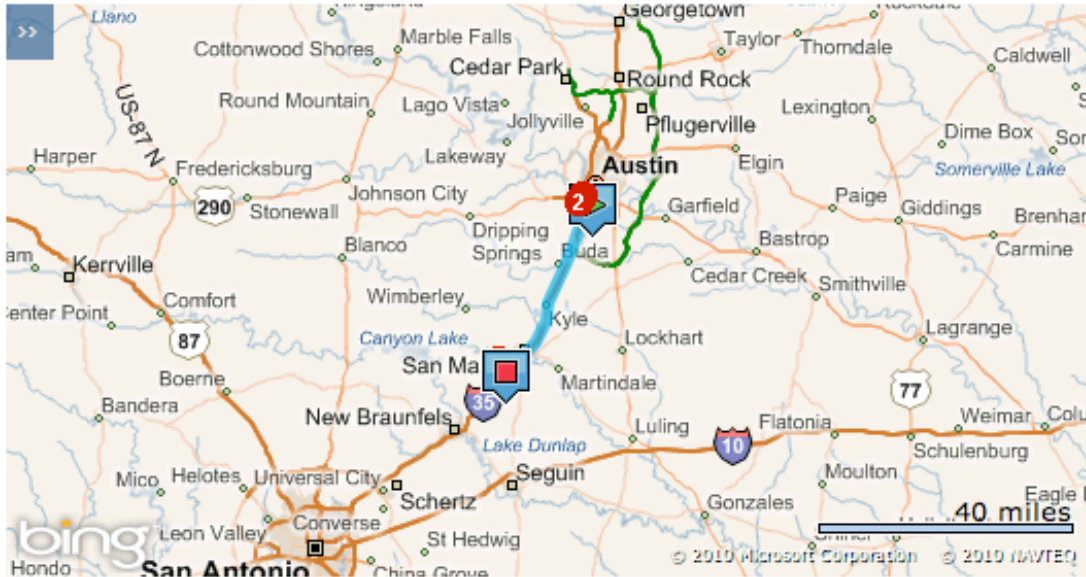

SpringHill Suites Austin South
4501 South IH-35
Austin, Texas 78744
Phone: 1-512-441-8270
<http://www.marriott.com/ausst>

Driving Directions to Prime Outlets San Marcos:

The following **Easy Route** can assist you in reaching your destination.

Estimated Travel Time: 28 minutes 31.2miles

ATTENTION: We do our best to present accurate driving directions, generated from the most current mapping services available. However, new road construction and highway modifications may result in some discrepancies.

Thank you for choosing Marriott. We look forward to seeing you soon.

Directions	miles
Depart S I-35 toward St Elmo Rd E	0.2
1. Make a U-turn to stay on S I-35	1.3
2. Take ramp left and follow signs for I-35 South	28.8
3. At exit 200, take ramp right for Ih-35 S toward Centerpoint Road	0.8
4. Turn back on Ih-35 Frontage Rd	0.1
Arrive at Ih-35 Frontage Rd