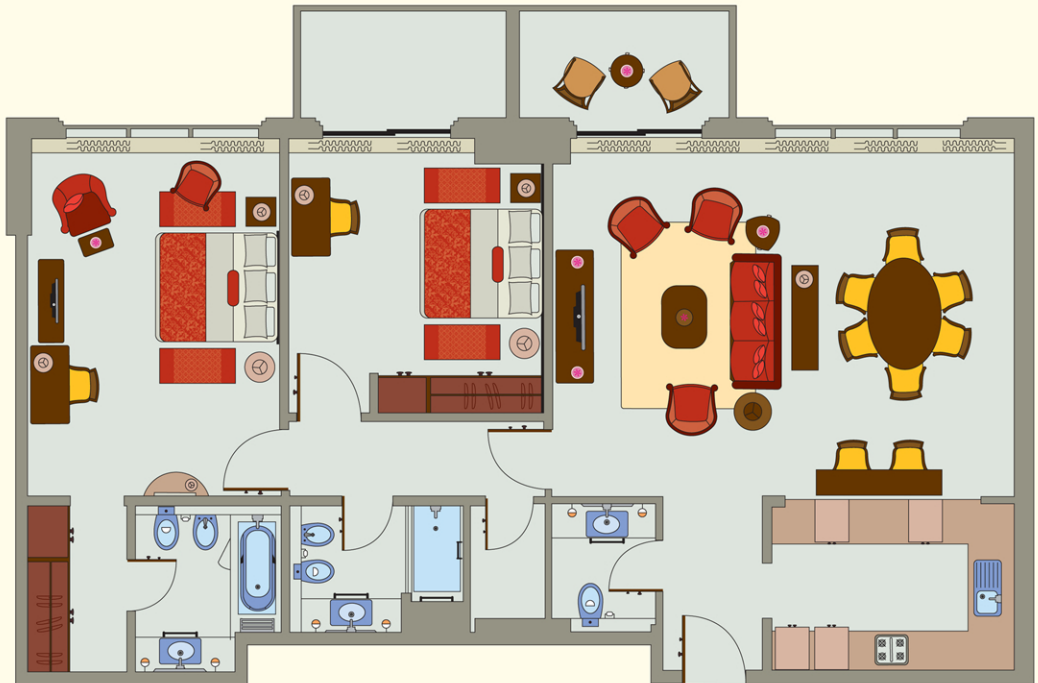

## Two - Bedroom Apartment (136 Sqm)

Entrance

P.O. Box 76151, Manama  
Kingdom of Bahrain  
Phone +973 17 363 999  
Fax +973 363 888  
baheer.info@meabahrain.com  
www.meabahrain.com

June 30, 2011