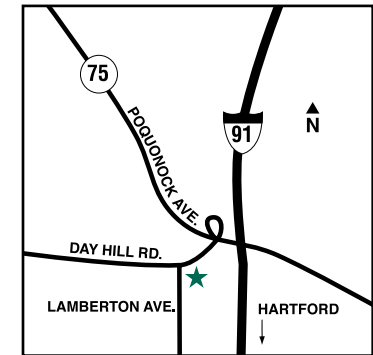

Directions

From 91 North: Take Exit 38 and veer right. Turn right at first set of lights. The hotel is on the left.

From 91 South: Take Exit 38B. Turn left at the first traffic light. The hotel is on the left.

IT'S A NEW STAY.®