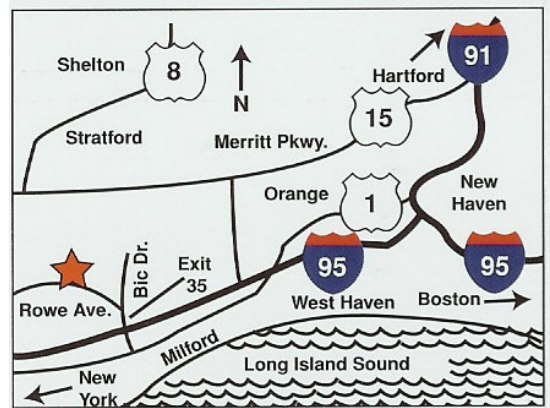

Residence Inn by Marriott
62 Rowe Avenue, Milford CT 06460
(203) 283-2100 Fax (203) 283-2101
www.marriott.com/BDRRI

Directions

From New York, NY (I-95 South):

Take I-95 North to Exit 35 (Schoolhouse Road/BIC Drive) in Connecticut. At the end of the exit ramp, turn left onto BIC Drive. Then, turn left onto Rowe Avenue. Turn into the driveway and down the hill when you see the Residence Inn by Marriott sign, the hotel is located behind the SpringHill Suites.

From Boston, MA (I-95 North):

Take I-95 South to Exit 35 (Schoolhouse Road/BIC Drive) in Connecticut. At the end of the exit ramp, turn right onto BIC Drive. Then, immediately turn left onto Rowe Avenue. Turn into the driveway and down the hill when you see the Residence Inn by Marriott sign, the hotel is located behind the SpringHill Suites.

From Springfield, MA (I-91 South):

Take I-91 South to the connection with I-95 South. Take I-95 South to Exit 35 (Schoolhouse Road/BIC Drive) in Connecticut. At the end of the exit ramp, turn right onto BIC Drive. Then, immediately turn left onto Rowe Avenue. Turn into the driveway and down the hill when you see the Residence Inn by Marriott sign, the hotel is located behind the SpringHill Suites.