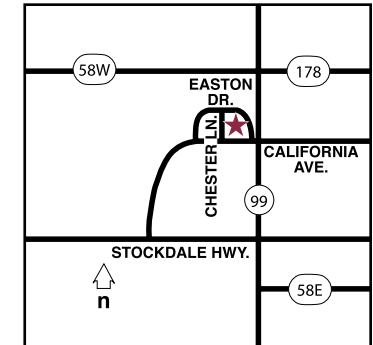

**Directions**

From Bakersfield Airport (BFL): Exit from airport, left onto 7th Standard Road. Turn left onto Hwy. 65, south to Hwy. 99. South on 99, exit on California Avenue. Turn right on California Avenue. Turn right on Chester Lane. Hotel is on the right.