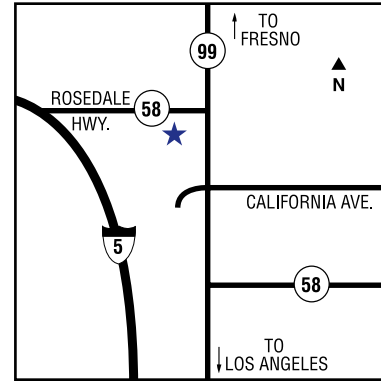

Attractions

Bakersfield Speed Way • Buck Owens Crystal Palace • California Living Museum (CALM) • Kern County Fairgrounds • Kern County Museum and Pioneer Village • Kern River Tours • Lake Ming • Minter Field Air Museum • Rabobank Arena • Valley Plaza Mall

Directions

From Bakersfield Airport (BFL): Left on 7th Standard, then left on Hwy. 65; merge onto 99 South, exit Rosedale Highway; go west on Rosedale Highway: immediate left onto Camino del Rio, go west 1 block to the hotel.