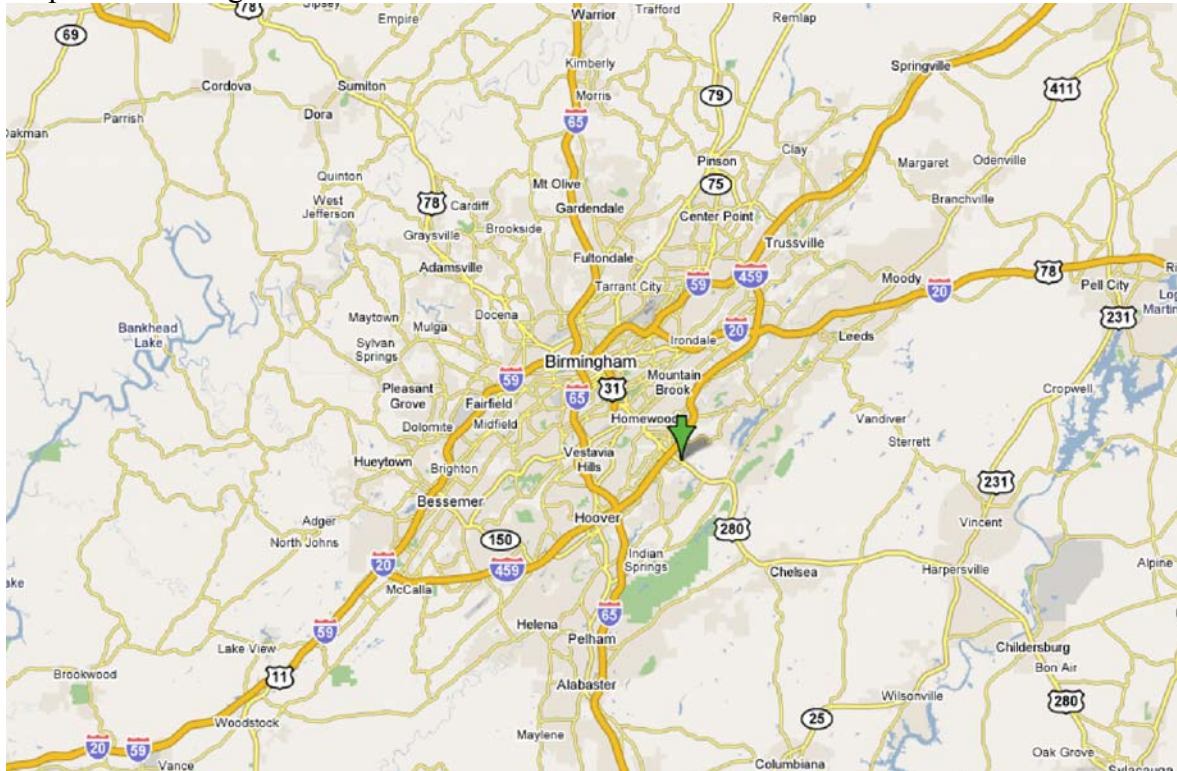

Map with Birmingham Marriott location marked:

To Birmingham Marriott from the EAST (I-20):

<b>1</b>	<b>I-20 West</b>
<b>2</b>	At exit 136, turn <b>RIGHT</b> onto <b>Ramp</b>
<b>3</b>	Take <b>Ramp</b> (LEFT) onto <b>I-459 South</b>
<b>4</b>	At exit 19, turn <b>RIGHT</b> onto <b>Ramp</b>
<b>5</b>	Keep <b>LEFT</b> to stay on <b>Ramp</b>
<b>6</b>	Take <b>Ramp</b> (RIGHT) onto <b>US-280 East</b>
<b>7</b>	Turn <b>LEFT</b> onto <b>Grandview Pkwy</b>

To Birmingham Marriott from the WEST (I-59/I-20):

<b>1</b>	<b>I-20 East/I-59 North</b>
<b>3</b>	At exit 106, take <b>Ramp</b> (RIGHT) onto <b>I-459 North</b>
<b>4</b>	At exit 19, turn <b>RIGHT</b> onto <b>Ramp</b>
<b>5</b>	Take <b>Ramp</b> (RIGHT) onto <b>US-280 East</b>
<b>6</b>	Turn <b>LEFT</b> onto <b>Grandview Pkwy</b>

To Birmingham Marriott from the SOUTH (I-65):

<b>1</b>	<b>I-65 North</b>
<b>2</b>	At exit 250, turn <b>RIGHT</b> onto <b>Ramp</b>
<b>3</b>	Take <b>Ramp</b> (RIGHT) onto <b>I-459 North</b>
<b>4</b>	At exit 19, turn <b>RIGHT</b> onto <b>Ramp</b>
<b>5</b>	Take <b>Ramp</b> (RIGHT) onto <b>US-280 East</b>
<b>6</b>	Turn <b>LEFT</b> onto <b>Grandview Pkwy</b>

To Birmingham Marriott from the NORTH (I-65):

<b>1</b>	<b>I-65 South</b>
<b>2</b>	At exit 150, turn <b>RIGHT</b> onto <b>Ramp</b>
<b>3</b>	Take <b>Ramp</b> (RIGHT) onto <b>I-459 North</b>
<b>4</b>	At exit 19, turn <b>RIGHT</b> onto <b>Ramp</b>
<b>5</b>	Take <b>Ramp</b> (RIGHT) onto <b>US-280 East</b>
<b>6</b>	Turn <b>LEFT</b> onto <b>Grandview Pkwy</b>