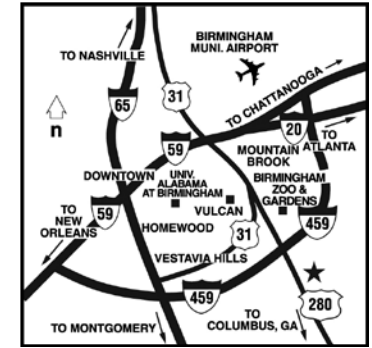

Residence Inn by Marriott®
Birmingham Inverness
3 Greenhill Parkway, at U.S. Highway 280
Birmingham, Alabama 35242
T: 205-991-8686
F: 205-991-8729
BirminghamResidenceInn.com

Location

Located in the Inverness suburb near Hoover, and two miles from The Summit Shopping & Restaurants. Minutes from Riverchase Galleria and Oak Mountain State Park.

Attractions

The Summit Shopping & Restaurants • Riverchase Galleria Shopping Mall • Oak Mountain Amphitheatre & State Park • Spa Moksha • Civil Rights Institute • Botanical Gardens & Zoo • Talladega Super Speedway • McWane Science Center and IMAX • SportPlex

Local Restaurants

Superior Grill • LongHorn Steakhouse • Full Moon Bar-B-Que • P.F. Chang's China Bistro • Logan's Roadhouse • Chipotle Mexican Grill • Crazy Cajuns' Boiling Pot

Directions

From Birmingham-Shuttlesworth International Airport: Take I-20 East to I-459 South to US Highway 280 East, Exit 19. The hotel is two miles on the left.