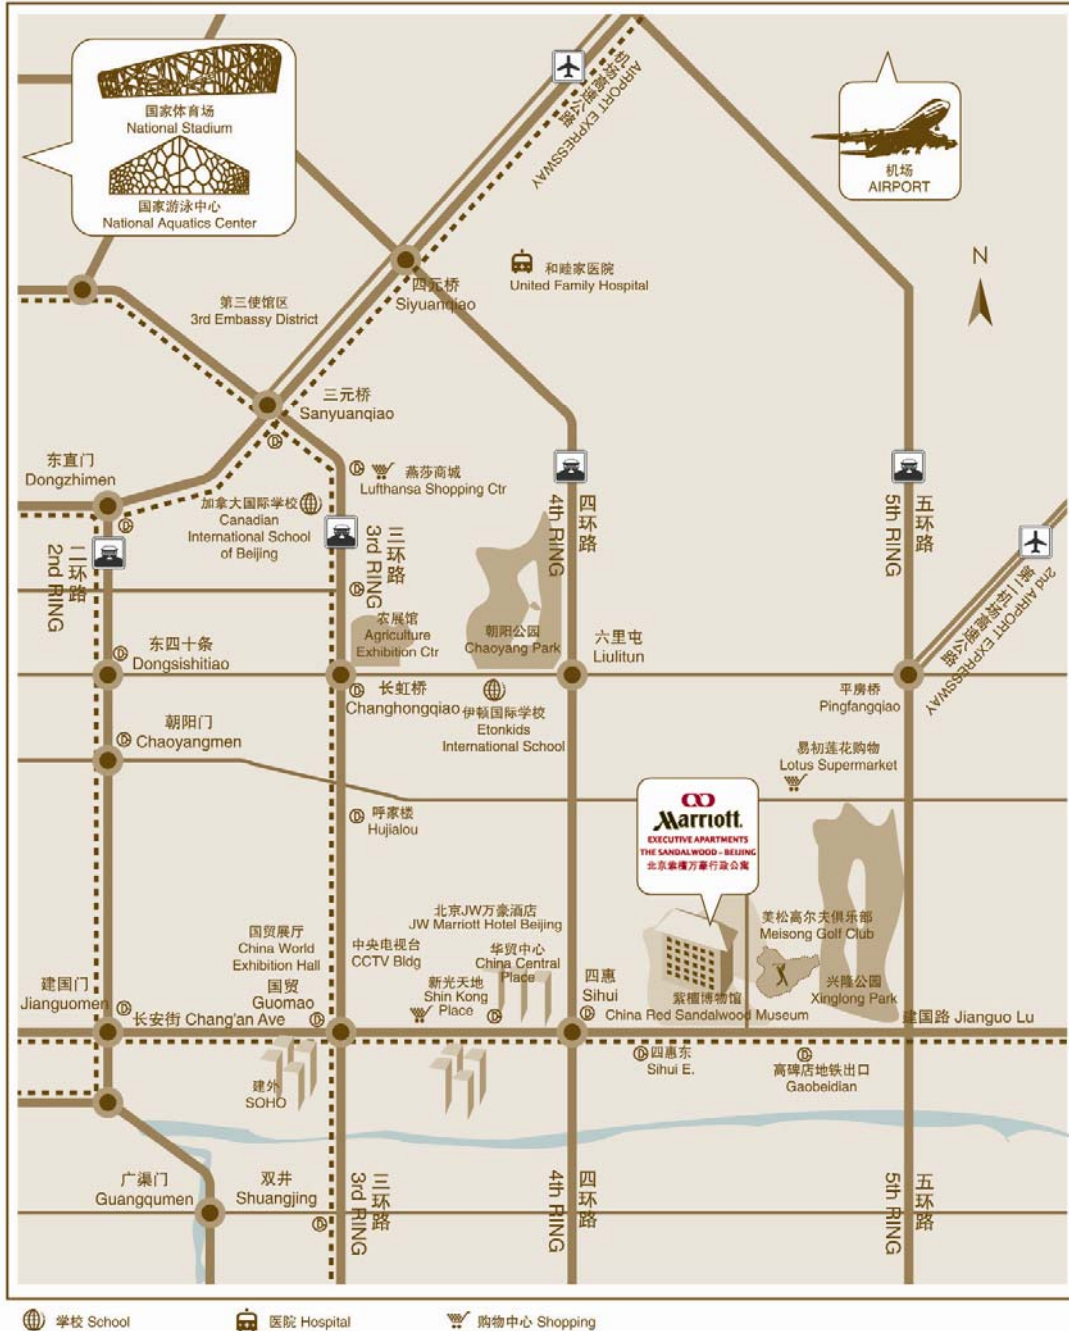

Location Map

The Sandalwood, Beijing - Marriott Executive Apartments
 23 Jian Guo Road, Chaoyang District,
 Beijing 100123, China
 Phone: 86 10 85578888

www.marriott.com/bjssw

北京紫檀万豪行政公寓
 中国北京市朝阳区建国路 23 号
 邮编: 100023
 电话: 86 10 85578888

www.marriott.com.cn/bjssw

Beijing Capital International Airport

Take the Airport South Expressway to the East Fourth Ring Road, exit at Jingtong Highway. Exit at Gaobeidian and drive north one minute.

Subway

Transfer from Line 1 at Sihui East station to the Batong line at Gaobeidian station. Take exit A and walk west three minutes.

Train

- Beijing Railway West Station - Transfer from Line 1 at Sihui East station, then take the Batong line to Gaobeidian station. Take exit A and walk west three minutes.
- Beijing Railway Station - Transfer from Line 2 to Line 1 at Sihui East station then take the Batong line to Gaobeidian station. Take exit A and walk west three minutes.

China World Trade Centre

- Subway: Take the Batong line from the Line 1 Guomao station to Gaobeidian station. Take exit A and walk west three minutes.
- Taxi: Take a taxi from the China World Trade Centre via Jingtong Highway. Exit at Gaobeidian and drive north one minute.