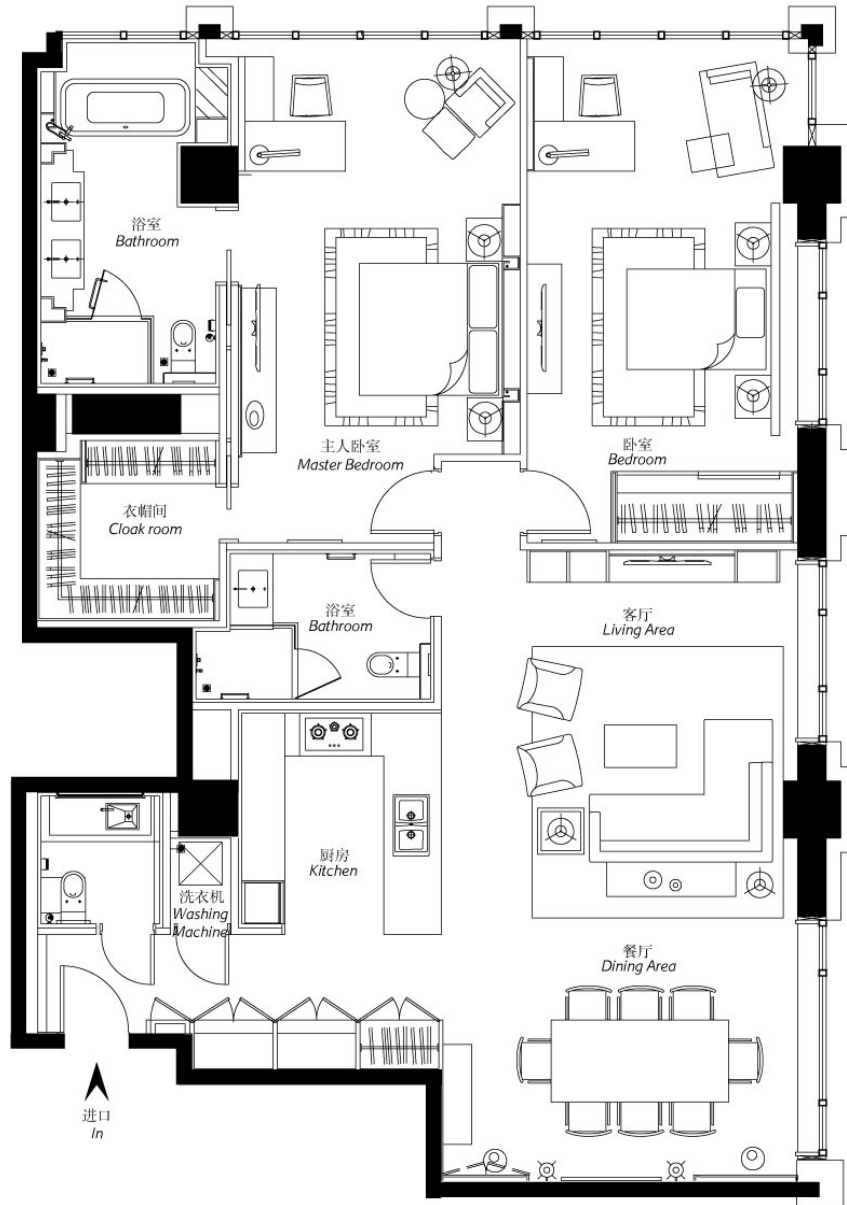

一居豪华套房 - 108-133 平方米  
One Bedroom, 1,162-1,431 square feet

**The Sandalwood, Beijing  
Marriott Executive Apartments**

China Red Sandalwood Museum, 23 Jian Guo  
Road, Chaoyang District, Beijing 100123, China  
Phone: +86-10-8557-8888  
Fax: +86-10-8557-8899

二居豪华套房 - 200-208 平方米  
Two Bedroom, 2,152-2,238 square feet

**The Sandalwood, Beijing  
Marriott Executive Apartments**

China Red Sandalwood Museum, 23 Jian Guo  
Road, Chaoyang District, Beijing 100123, China  
Phone: +86-10-8557-8888  
Fax: +86-10-8557-8899