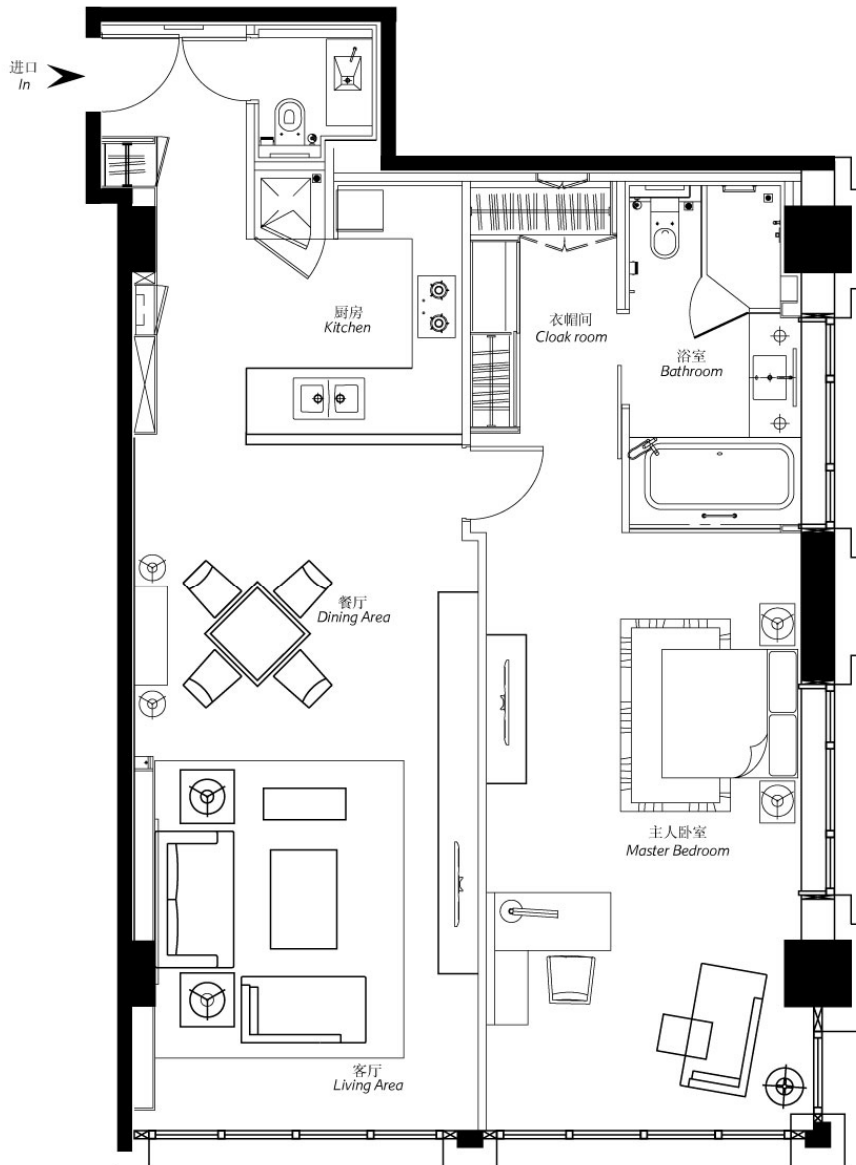

一居豪华套房 - 108-133 平方米  
One Bedroom, 1,162-1,431 square feet

**The Sandalwood, Beijing  
Marriott Executive Apartments**

China Red Sandalwood Museum, 23 Jian Guo  
Road, Chaoyang District, Beijing 100123, China  
Phone: +86-10-8557-8888  
Fax: +86-10-8557-8899

二居豪华套房 - 200-208 平方米  
Two Bedroom, 2,152-2,238 square feet

**The Sandalwood, Beijing  
Marriott Executive Apartments**

China Red Sandalwood Museum, 23 Jian Guo  
Road, Chaoyang District, Beijing 100123, China  
Phone: +86-10-8557-8888  
Fax: +86-10-8557-8899