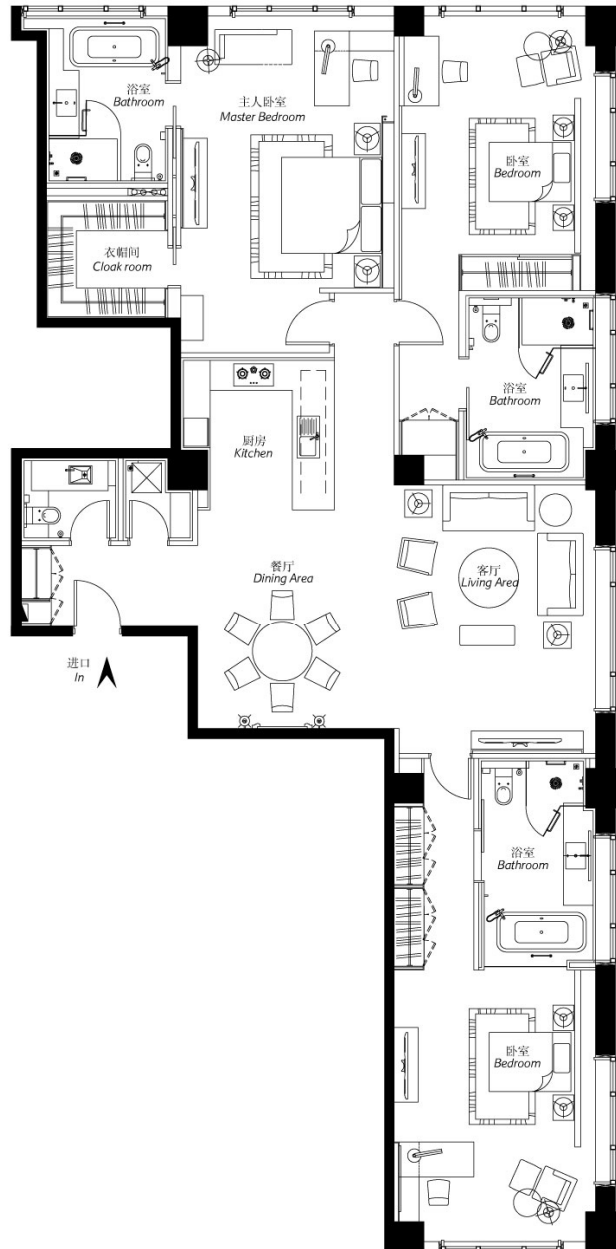

三居豪华套房 - 233-286 平方米
Three Bedroom, 2,508-3,078 square feet

The Sandalwood, Beijing
Marriott Executive Apartments

China Red Sandalwood Museum, 23 Jian Guo
Road, Chaoyang District, Beijing 100123, China
Phone: +86-10-8557-8888
Fax: +86-10-8557-8899

www.marriott.com/BJSSW

北京紫檀万豪行政公寓

中国北京市朝阳区建国路 23 号中国紫
檀博物馆
邮编: 100023
电话: +86-10-8557-8888
传真: +86-10-8557-8899

www.marriott.com.cn/BJSSW