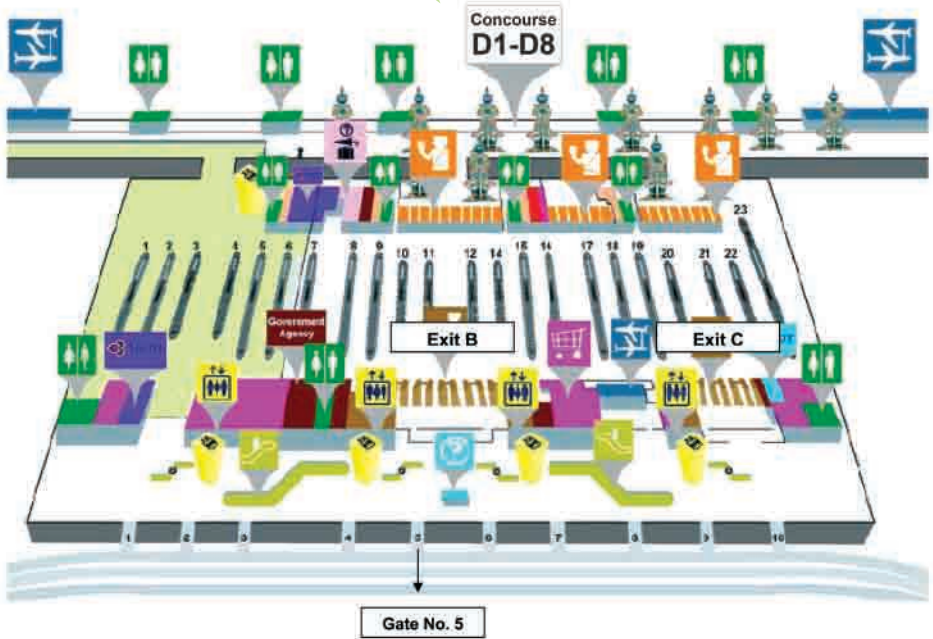

Courtyard by Marriott®
Bangkok

COURTYARD®
Marriott

WE'RE PLEASED
TO MEET YOU!

Courtyard by Marriott®

Bangkok

155/1 Soi Mahadlekluang 1

Rajdamri Road, Bangkok 10330 Thailand

T +66 2690 1888 F +66 2690 1899

courtyardbangkok.com

Take EXIT B
from the Arrival Hall...

Just look for the signboard
with the hotel logo held by
our Airport Rep. at Gate 5.

In case of emergency, please stand by at the Information Counter located between Gates 7 and 8, or call the Hotel directly at +66 2690 1888.

IT'S A NEW STAY.™

Exit B

Information Counter located
between Gates 7 and 8