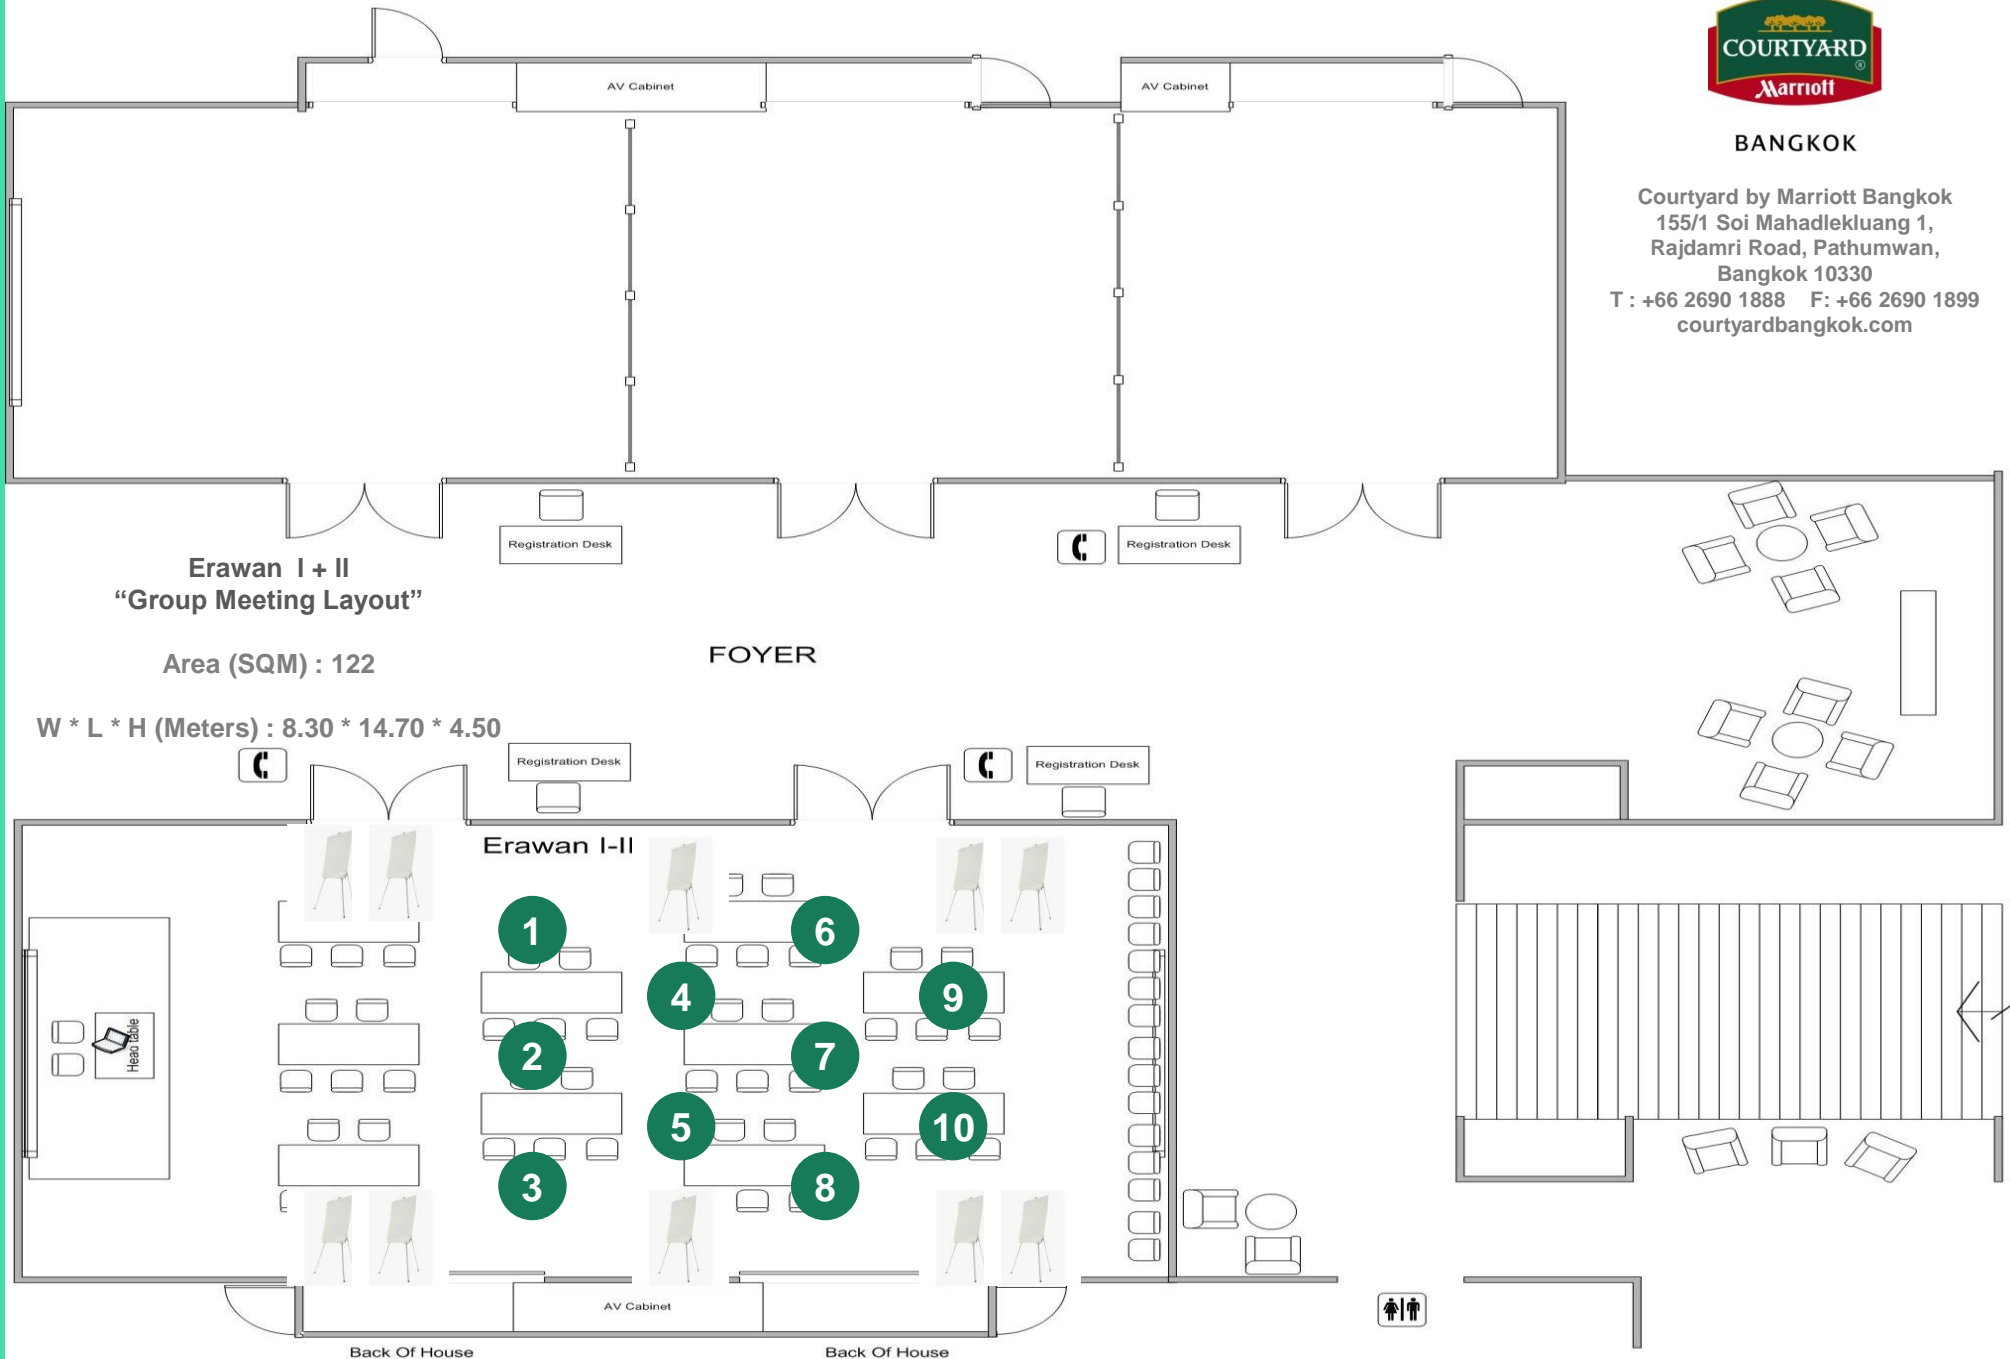

BANGKOK

Courtyard by Marriott Bangkok
155/1 Soi Mahadlekluang 1,
Rajdamri Road, Pathumwan,
Bangkok 10330
T : +66 2690 1888 F : +66 2690 1899
courtyardbangkok.com

Back Of House

Back Of House

Erawan I + II
"Group Meeting Layout"

Area (SQM) : 122

W * L * H (Meters) : 8.30 * 14.70 * 4.50

FOYER

Erawan I-II

1

2

3

4

5

6

7

8

9

10

AV Cabinet

Back Of House

Back Of House