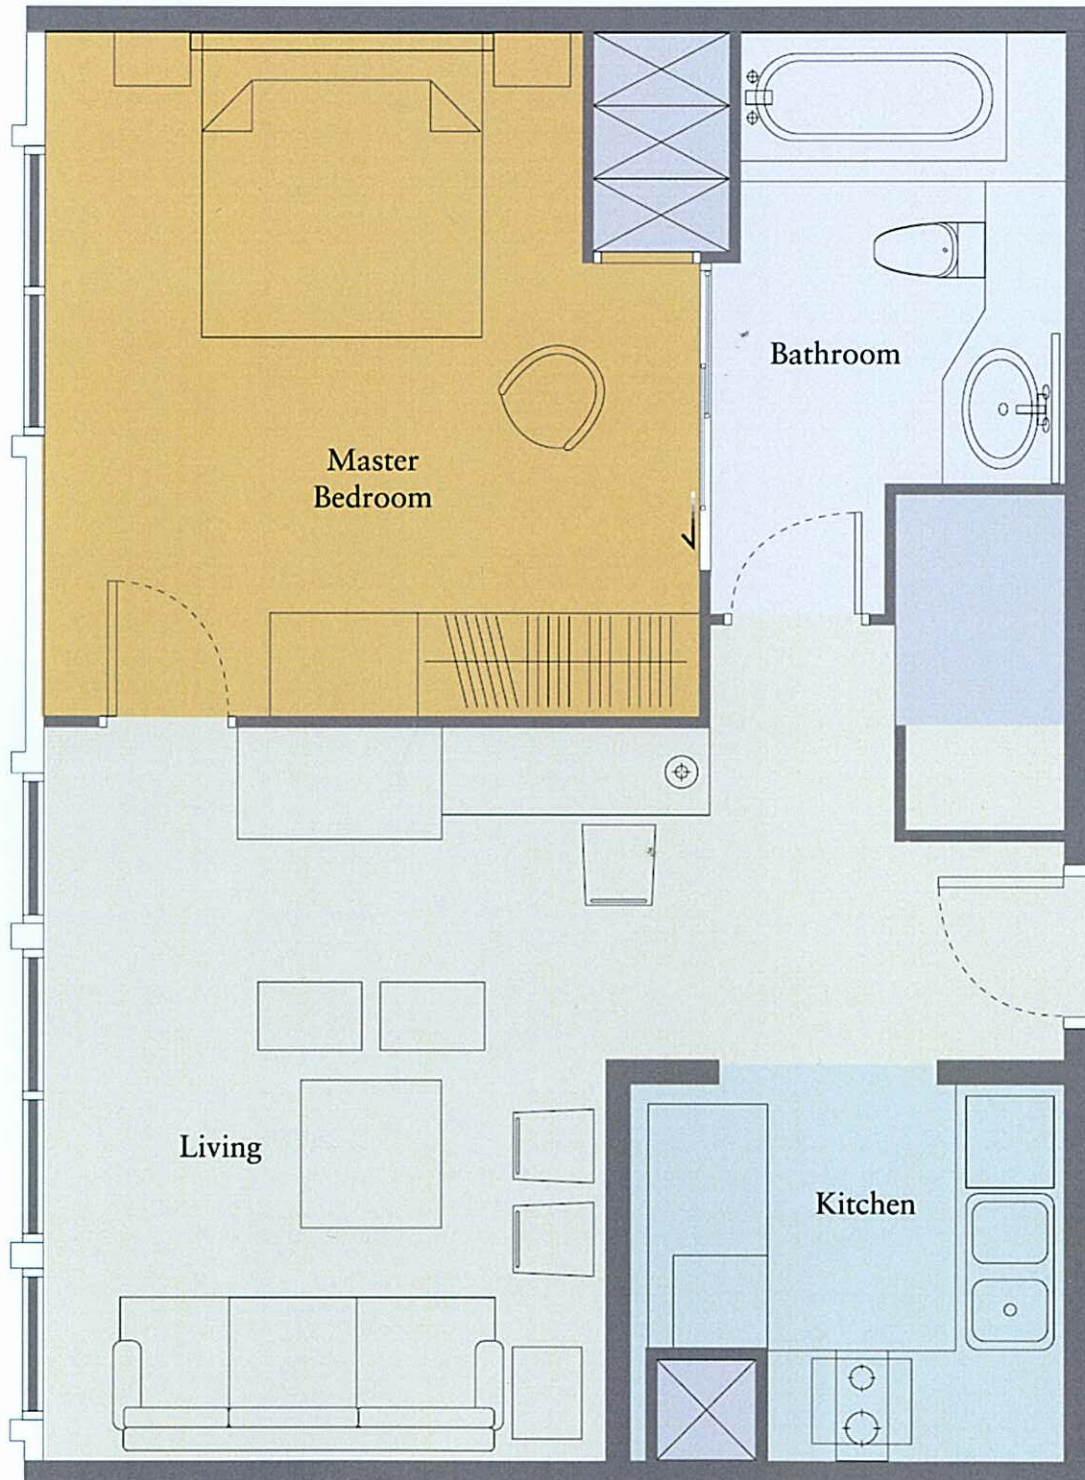

1
Bedroom

Marriott Executive Apartments® Mayfair Bangkok

60 Soi Langsuan, Lumpini, Pathumwan
Bangkok 10330

Thailand

Tel: +66 26721234

Fax: +66 26721235

54 Square Meters

Superior 1-Bedroom Suite

84 Square Meters

1
Bedroom

Deluxe 1-Bedroom Suite

Note: Represents typical room floor plan. Units in this category may vary.

Marriott Executive Apartments® Mayfair Bangkok
60 Soi Langsuan, Lumpini, Pathumwan
Bangkok 10330
Thailand
Tel: +66 26721234
Fax: +66 26721235

100 Square Meters

2
Bedroom

2-Bedrooms Suite

Note: Represents typical room floor plan. Units in this category may vary.

3

Bedroom

Marriott Executive Apartments® Mayfair Bangkok

60 Soi Langsuan, Lumpini, Pathumwan