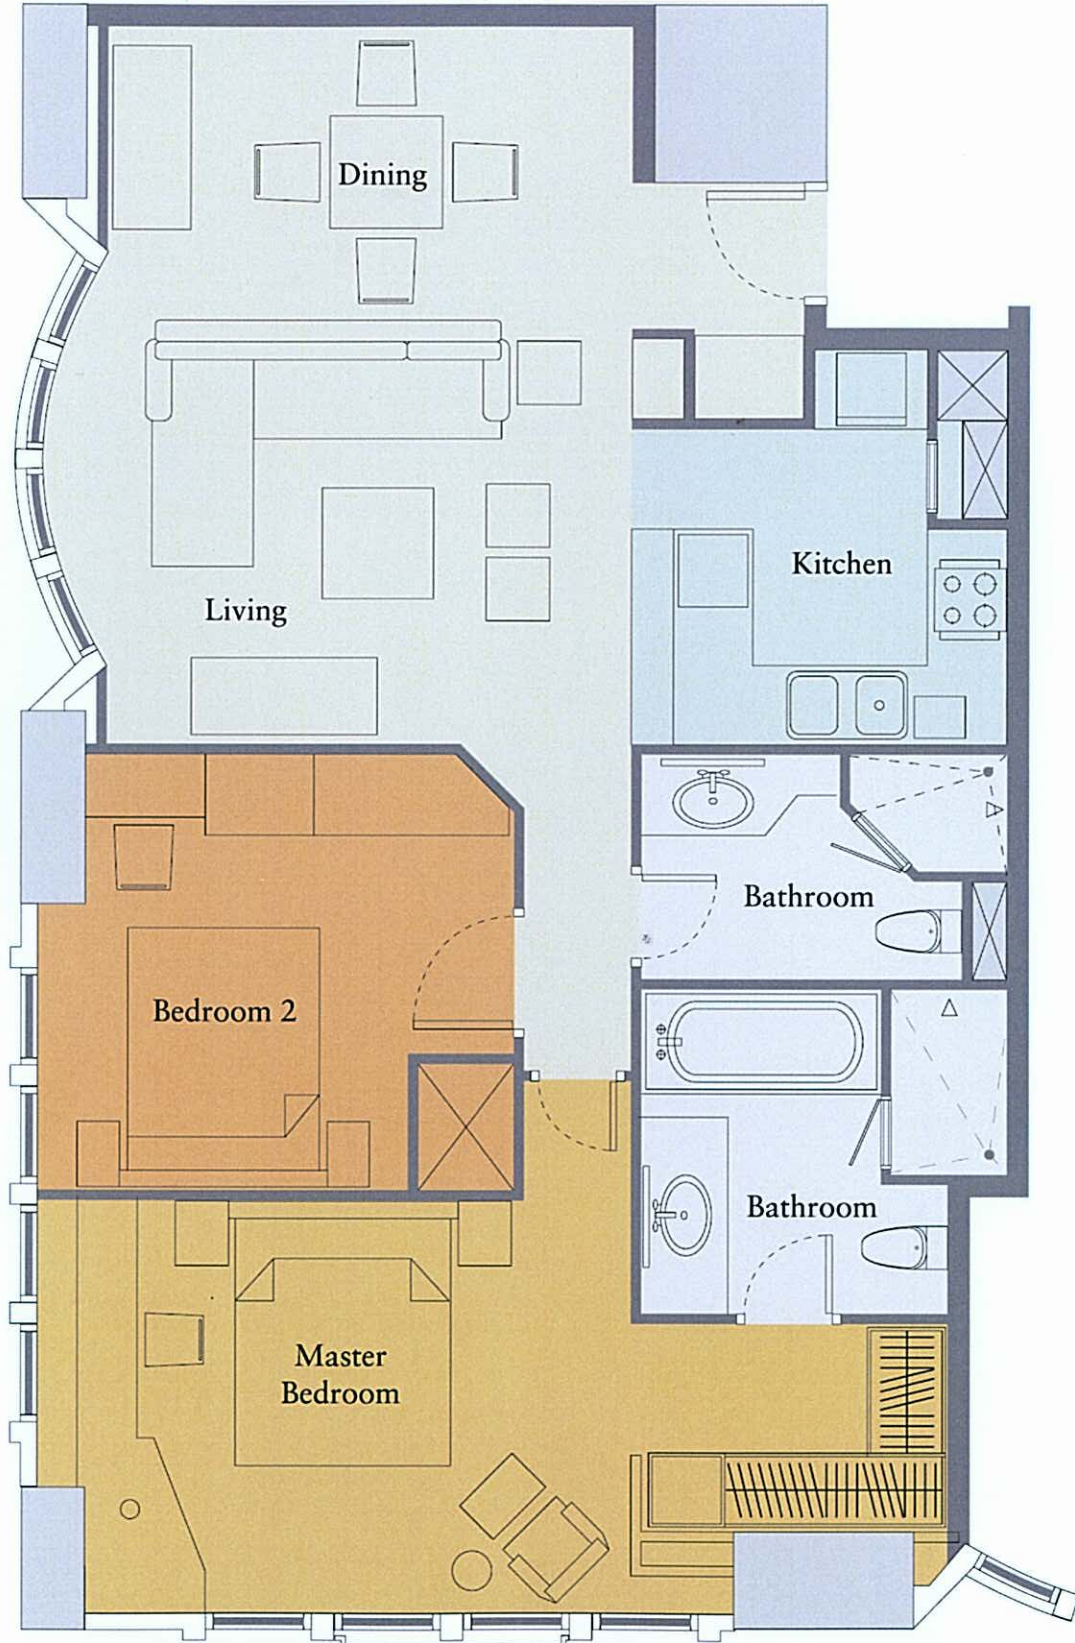

84 Square Meters

1
Bedroom

Deluxe 1-Bedroom Suite

Note: Represents typical room floor plan. Units in this category may vary.

Marriott Executive Apartments® Mayfair Bangkok
60 Soi Langsuan, Lumpini, Pathumwan
Bangkok 10330
Thailand
Tel: +66 26721234
Fax: +66 26721235

100 Square Meters

2
Bedroom

2-Bedrooms Suite

Note: Represents typical room floor plan. Units in this category may vary.

3

Bedroom

Marriott Executive Apartments® Mayfair Bangkok

60 Soi Langsuan, Lumpini, Pathumwan

Bangkok 10330

Thailand

Tel: +66 26721234

Fax: +66 26721235

131 Square Meters

3-Bedrooms Suite

Note: Represents typical room floor plan. Units in this category may vary.