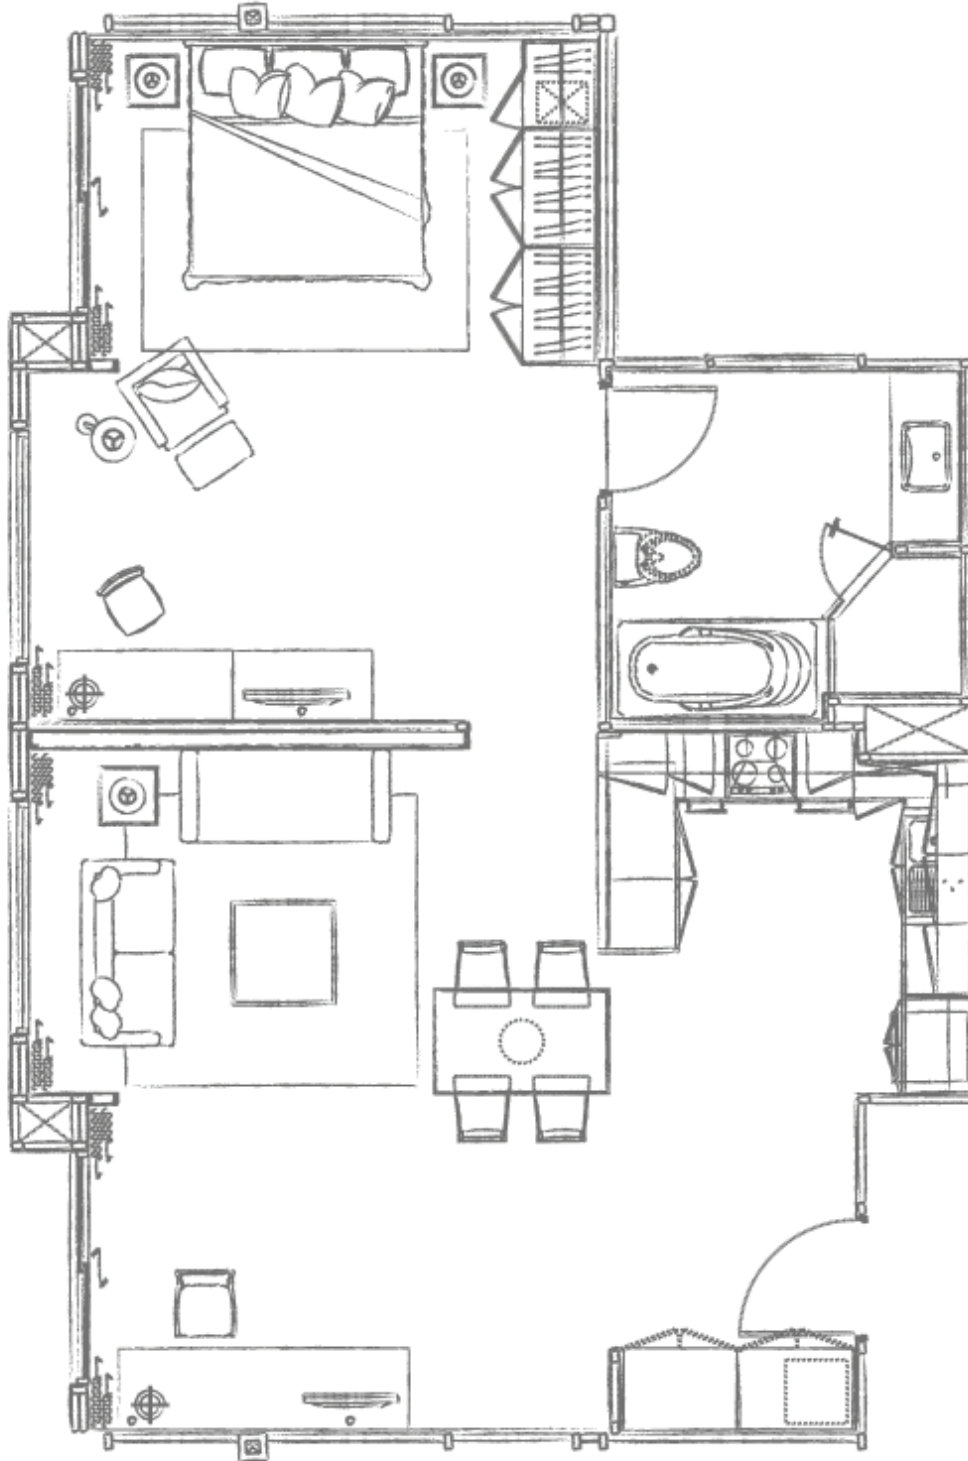

ONE BEDROOM APARTMENTS | 85 SQ.M.

Marriott Executive Apartments - Sukhumvit Park

90 Sukhumvit Soi 24, Bangkok | Thailand 10110 | Thailand

T: (66) 2 302 5555 | F: (66) 2302 5252 | E: measukhumvitpark@marriott.com | visit www.marriott.com/BKKSP