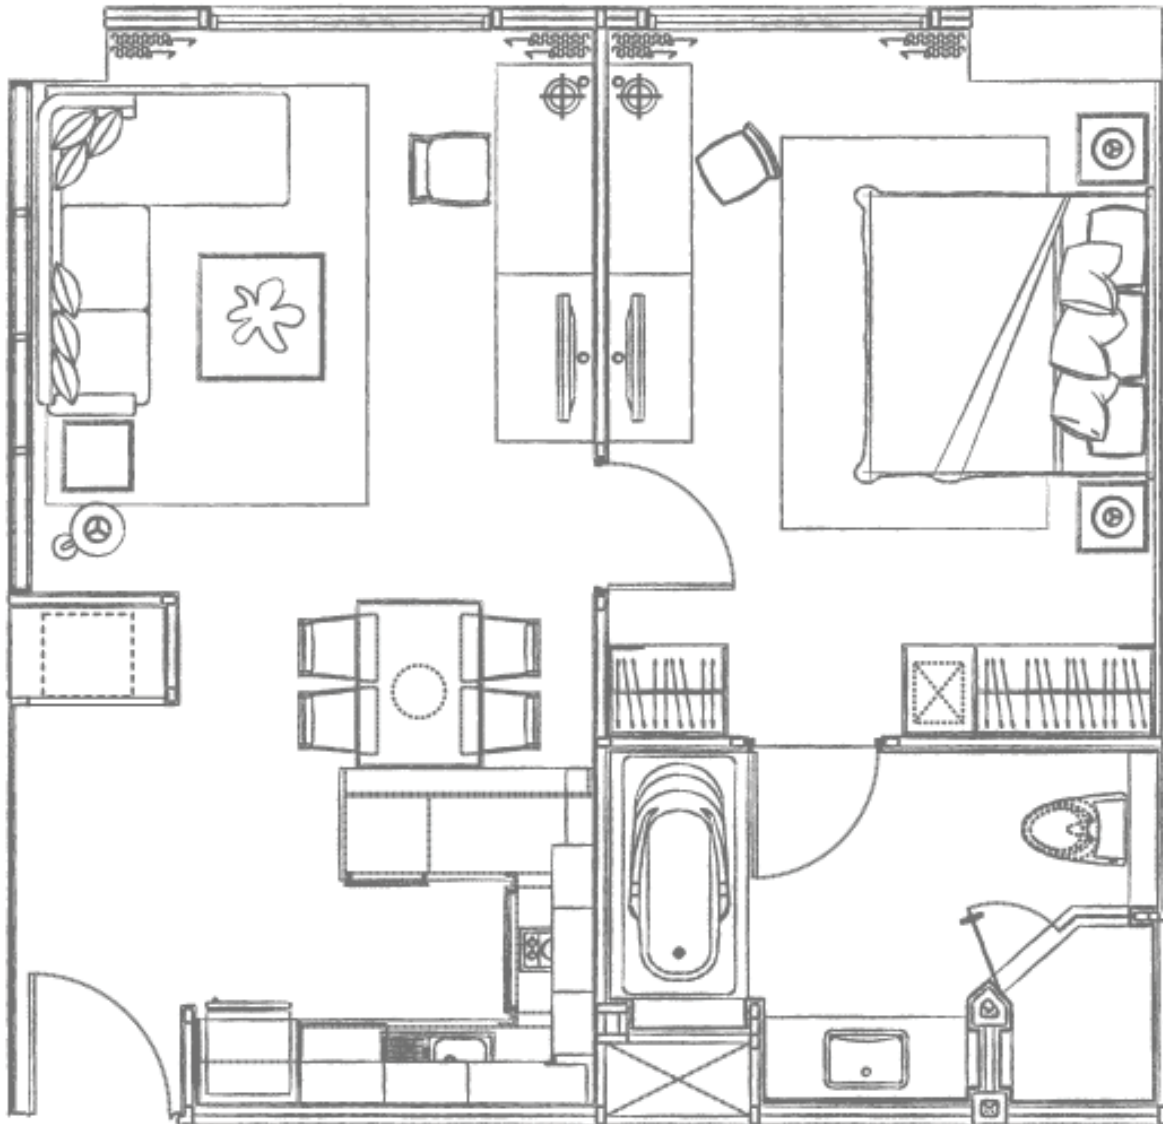

ONE BEDROOM SUITES | 65 SQ.M.

Marriott Executive Apartments - Sukhumvit Park

90 Sukhumvit Soi 24, Bangkok | Thailand 10110 | Thailand

T: (66) 2 302 5555 | F: (66) 2302 5252 | E: measukhumvitpark@marriott.com | visit www.marriott.com/BKKSP