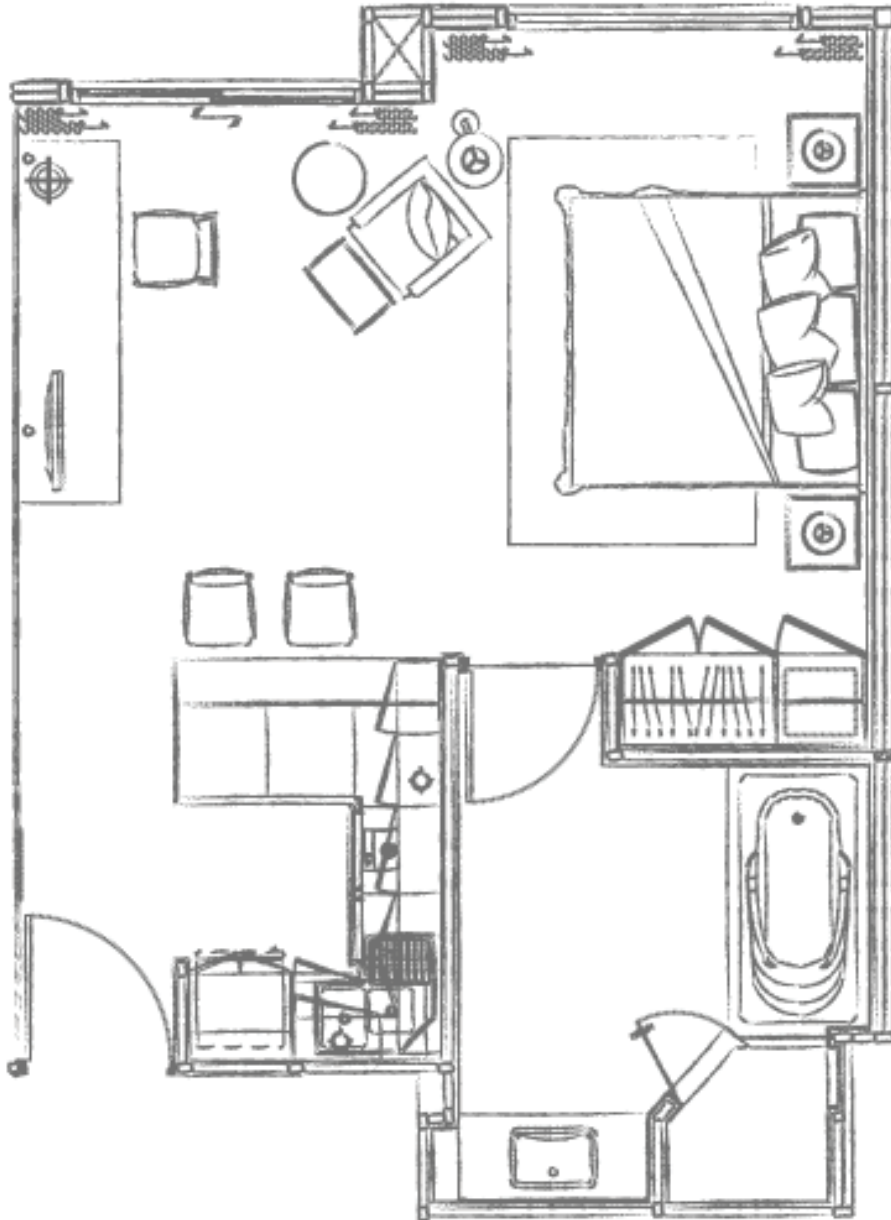

STUDIO ROOMS | 46 SQ.M.

**Marriott Executive Apartments - Sukhumvit Park**

90 Sukhumvit Soi 24, Bangkok | Thailand 10110 | Thailand

T: (66) 2 302 5555 | F: (66) 2302 5252 | E: [measukhumvitpark@marriott.com](mailto:measukhumvitpark@marriott.com) | visit [www.marriott.com/BKKSP](http://www.marriott.com/BKKSP)