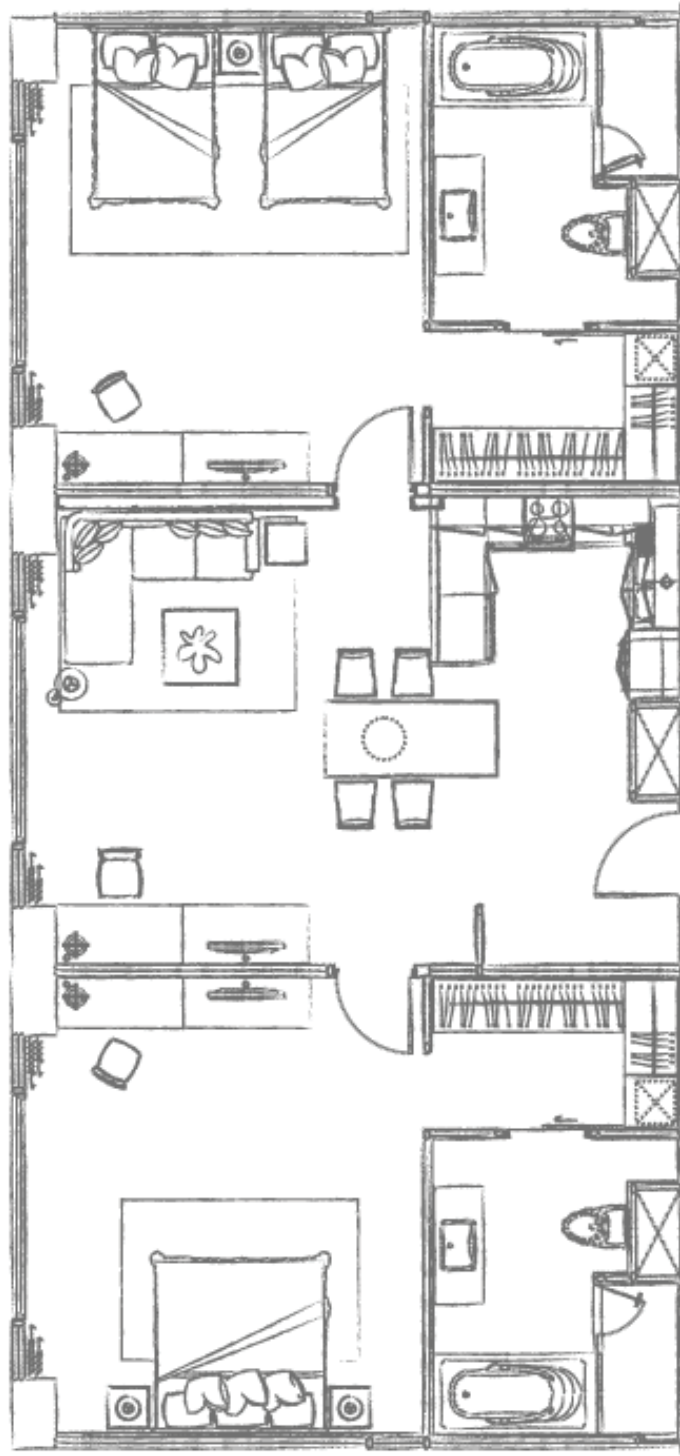

TWO BEDROOM APARTMENTS | 130 SQ.M.

Marriott Executive Apartments - Sukhumvit Park

90 Sukhumvit Soi 24, Bangkok | Thailand 10110 | Thailand

T: (66) 2 302 5555 | F: (66) 2302 5252 | E: measukhumvitpark@marriott.com | visit www.marriott.com/BKKSP