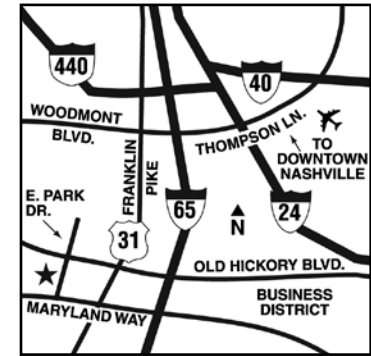

Local Restaurants

Chili's • O'Charley's • Corky's Ribs & BBQ • Chez Jose • Mère Bulles • Moe's Southwest Grill • Wild Iris • Mikayo • LongHorn Steakhouse • Pei Wei Asian Diner • Royal Thai

Attractions

Downtown Nashville • Grand Ole Opry • Airport • Country Music Hall of Fame • Opry Mills Mall • Bridgestone Arena • Vanderbilt University • Historic Downtown Franklin • Tennessee State Fairgrounds • Nashville Superspeedway

Directions

From Nashville International Airport: Take I-40 West to 440 West to I-65 South. Exit 74B Brentwood. Cross over the 1st intersection (Franklin Road) and take the next left.

Meeting Room	DIMENSIONS		CAPACITY					
	WxLxH	Sq. Ft.	Theater	Schoolroom	Conference	U-Shape	Reception	Banquet
Conference Room 2	25x26x9	637	40	30	22	27	45	36
Conference Room 1	25x26x9	637	40	30	22	27	45	36