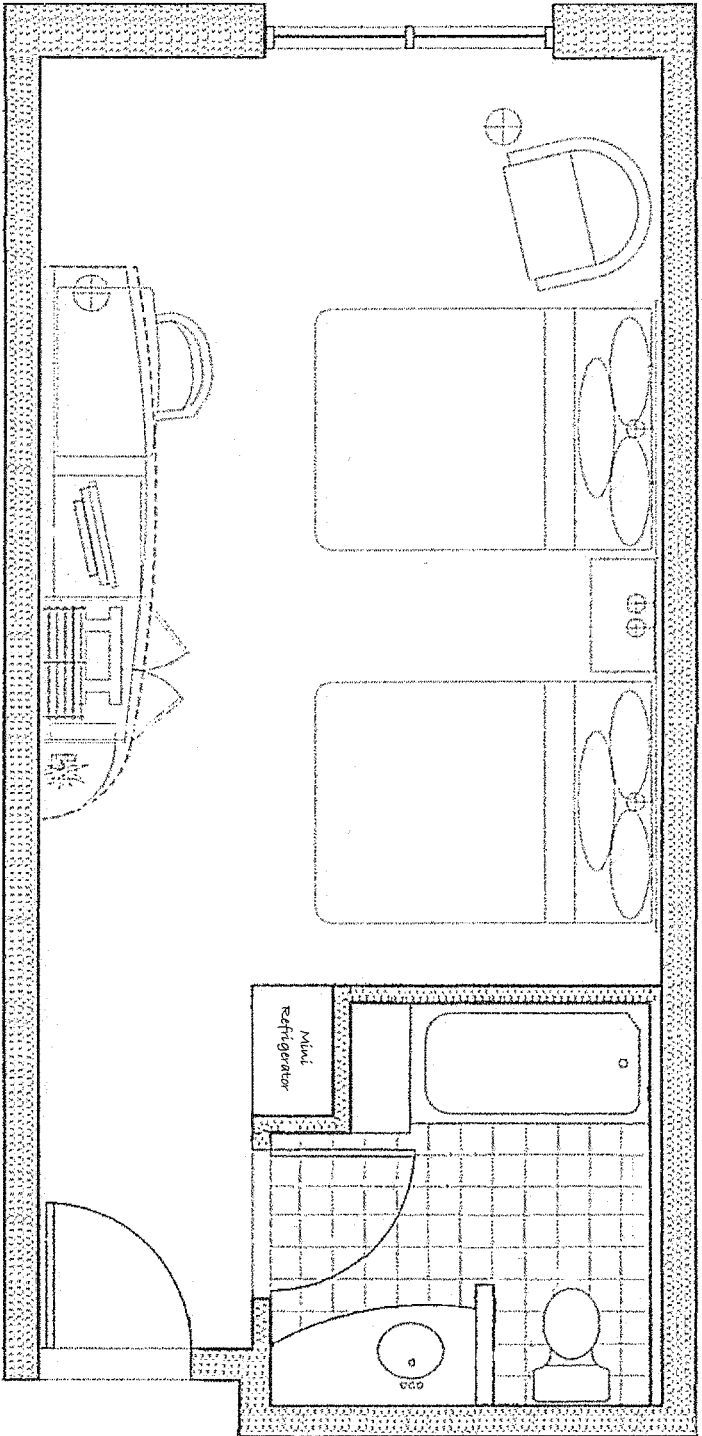

# Double Queen Guest Room

382 sq. ft.

Courtyard by Marriott Franklin Cool Springs  
2001 Meridian Boulevard, Franklin TN 37067  
(615) 778-0080