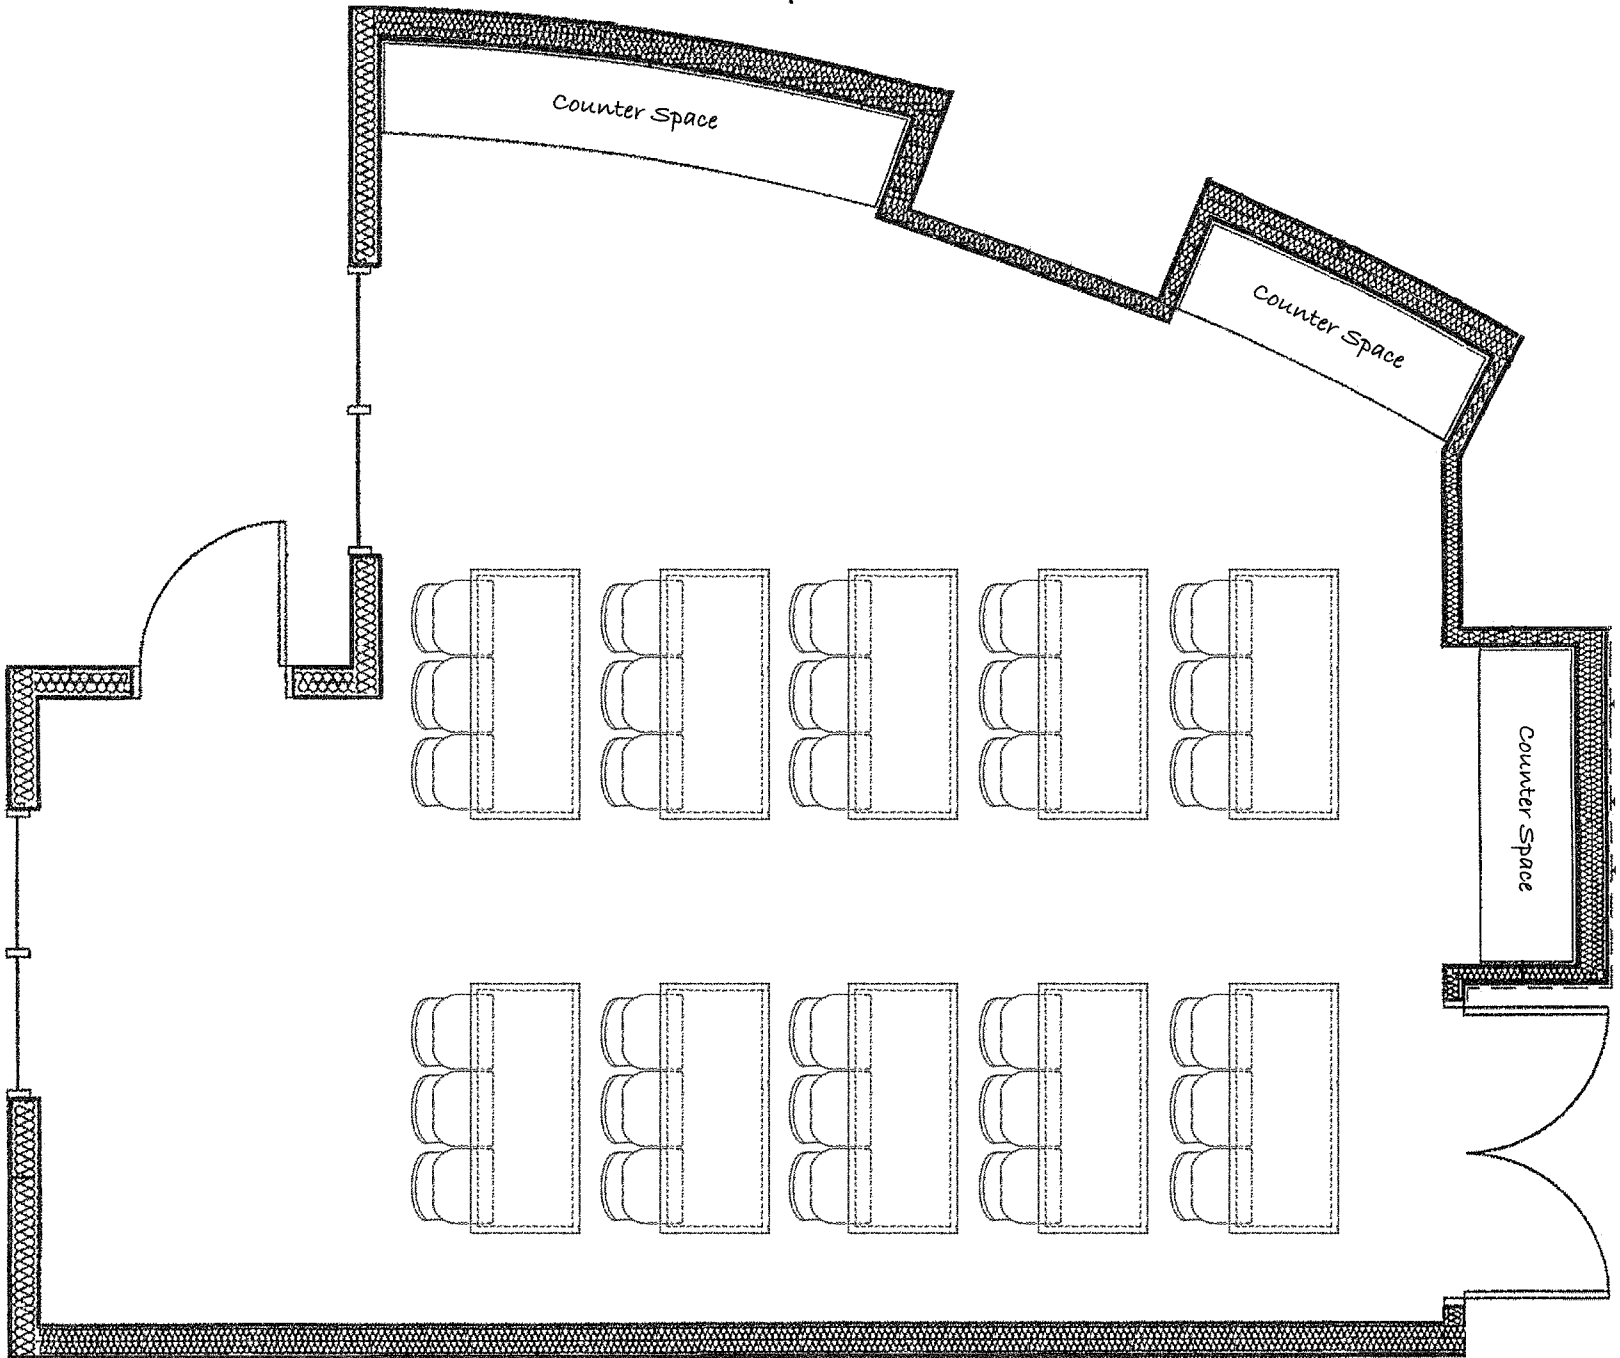

Classroom Setup
630 Square Feet

Courtyard by Marriott Franklin Cool Springs
2001 Meridian Boulevard, Franklin TN 37067
(615) 778-0080