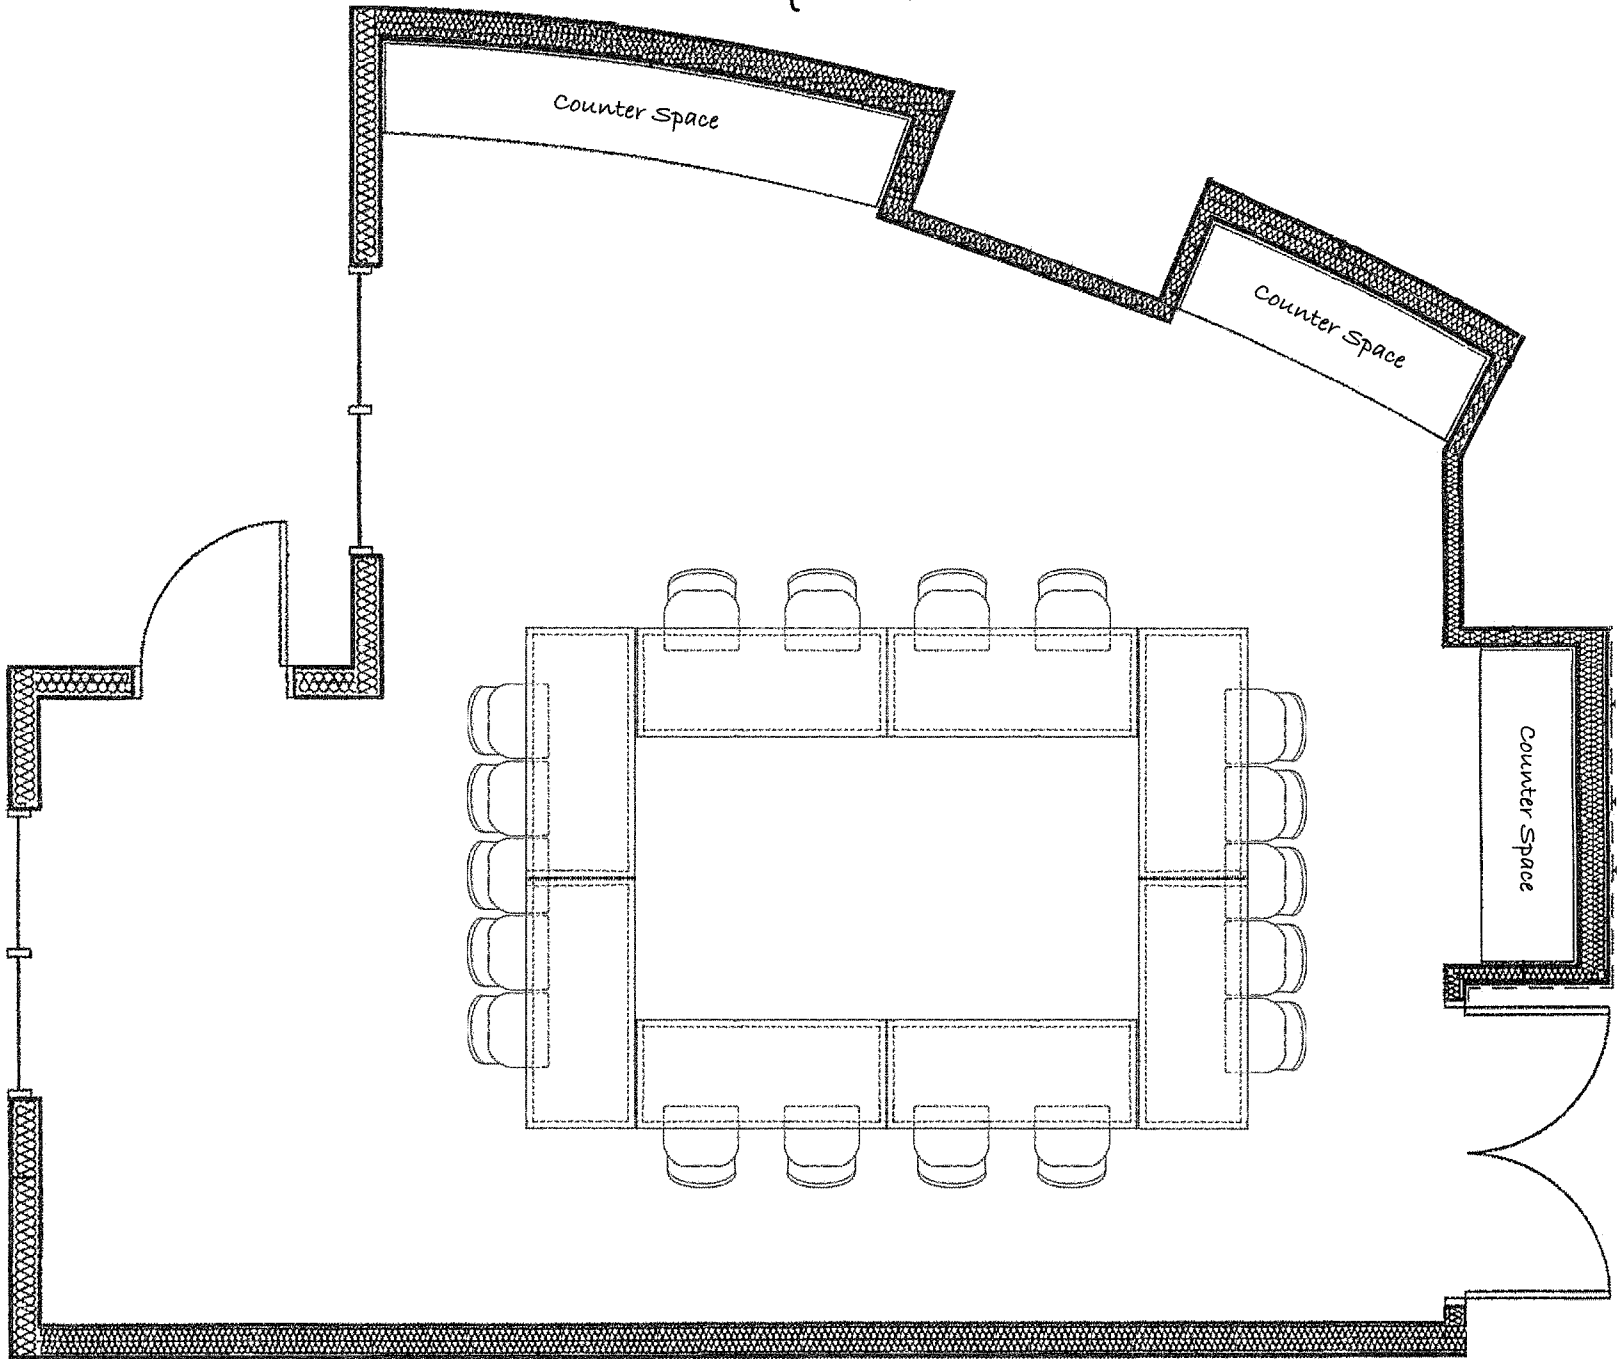

Hollow Square Setup 630 Square Feet

Courtyard by Marriott Franklin Cool Springs
2001 Meridian Boulevard, Franklin TN 37067
(615) 778-0080