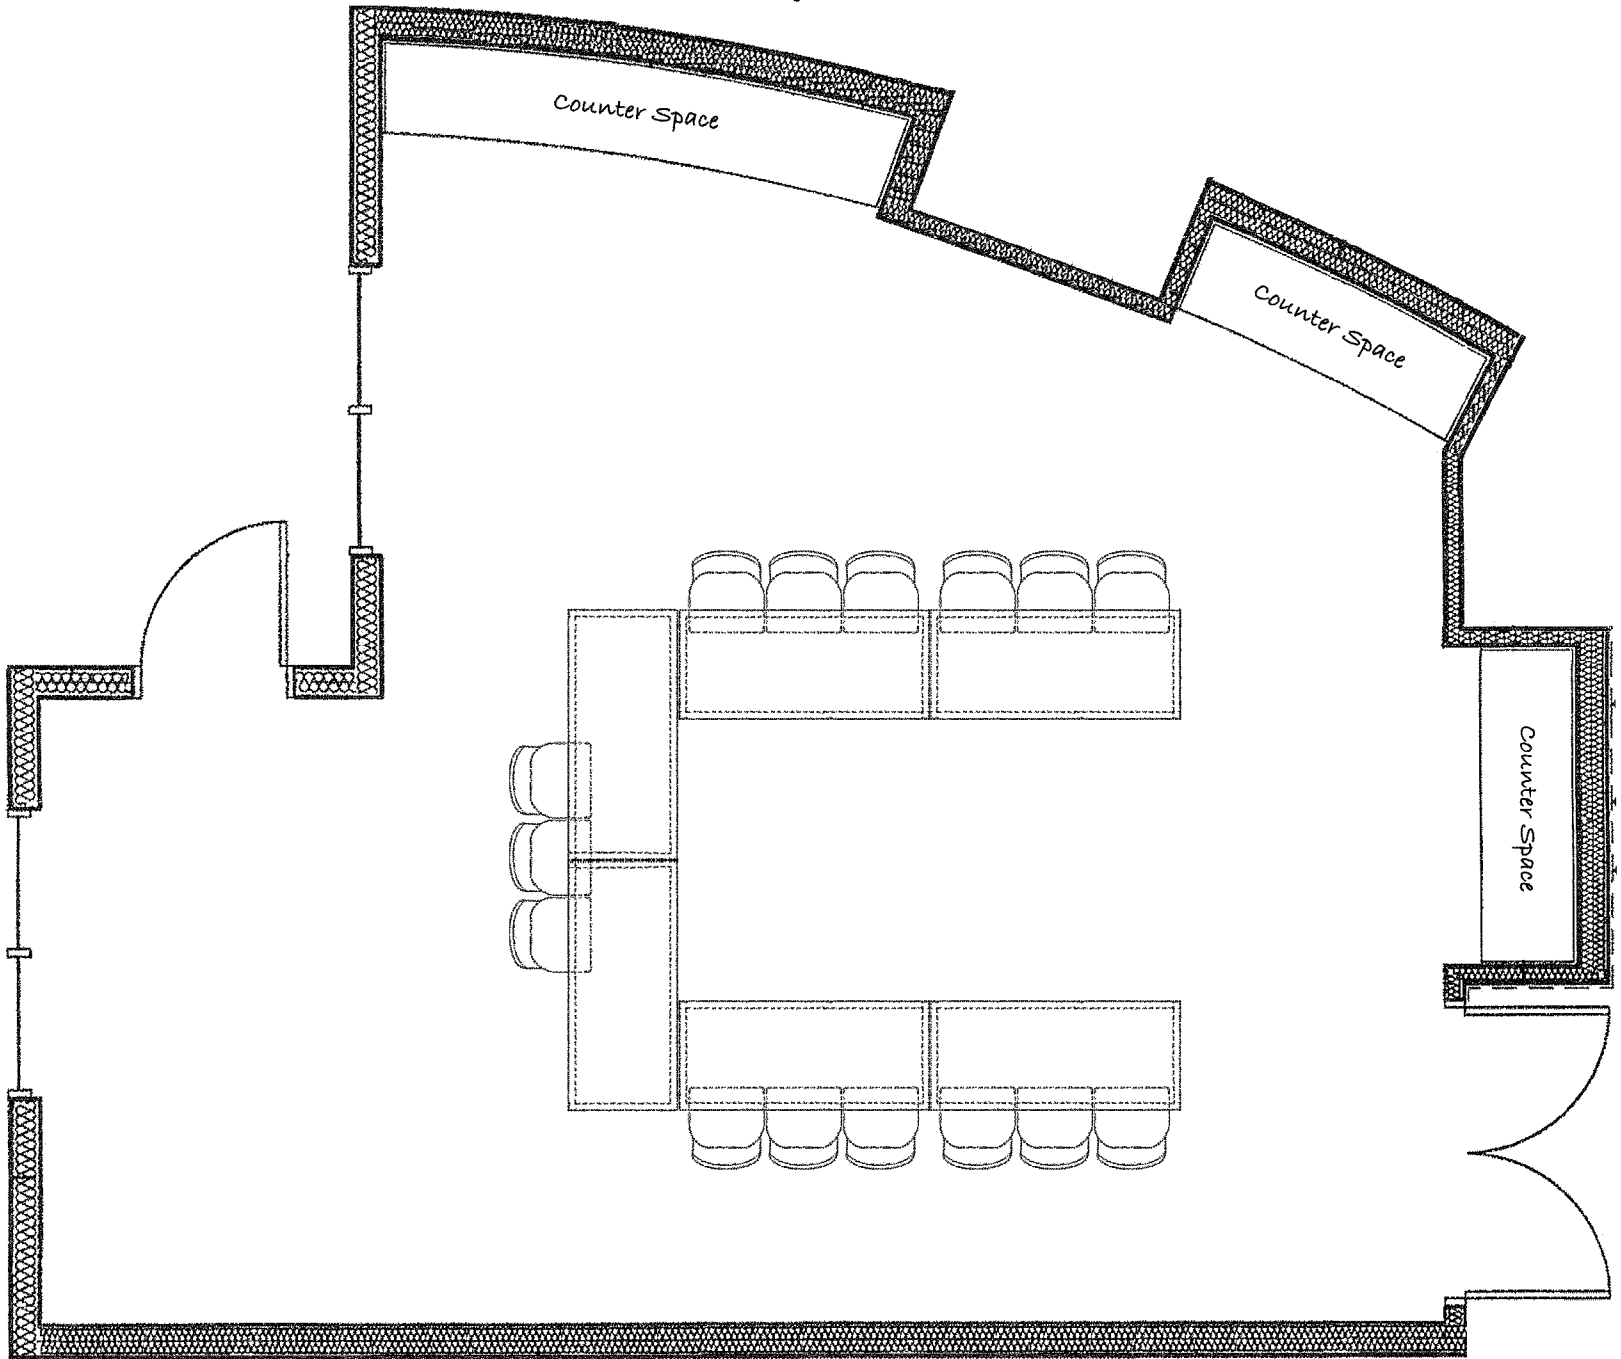

U-Shape Setup
630 Square Feet

Courtyard by Marriott Franklin Cool Springs
2001 Meridian Boulevard, Franklin TN 37067
(615) 778-0080